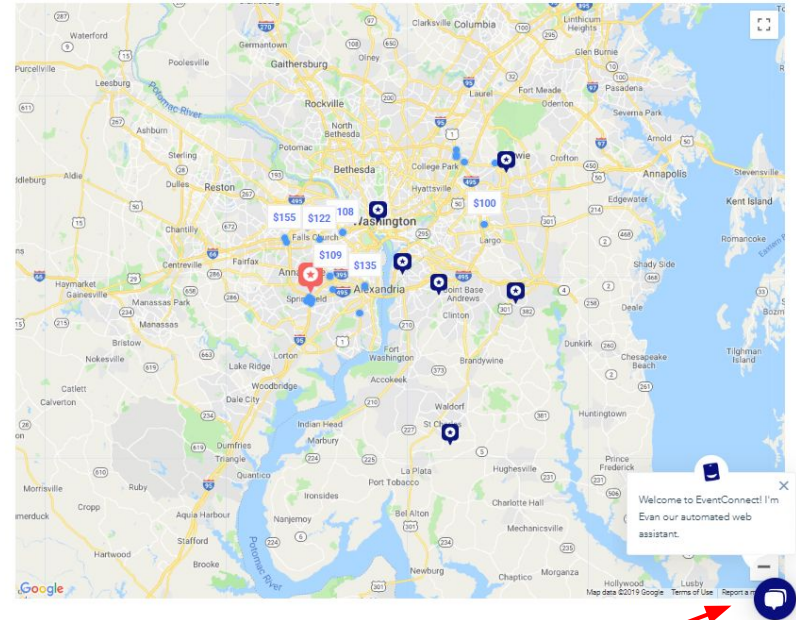

Official Roster Upload

Step #4: Block Hotel Rooms

Team Manager sees the discounted rates, interactive map, amenities included at hotel, and inventory remaining.

Once you know your gym location, use the filters to sort for hotels that are closest to the venue.

2020 Maryland Invitational Tournament (MIT) Feb 15 - Feb 16 2020 • Springfield, VA

Showing results for "all hotels"

All Venues

All-Star Event Hotels

 <p>1st Roomed Draft Pick I reserved here</p> <p>3.4 mi - 8 mins</p>	<p>Fairfield Inn & Suites by Marriott Alexandria West...</p> <p>Event rate: \$109 avg. \$169 avg.</p> <p>30 rooms left</p> <p>Saving 36% off reserving through this event</p> <p>Select your room</p>
 <p>26.2 mi - 12 mins</p>	<p>Comfort Inn Largo Hotel</p> <p>Event rate: \$100 avg.</p> <p>40 rooms left</p> <p>Select your room</p>
 <p>Only 20 rooms left</p>	<p>Hampton Inn & Suites Falls Church</p> <p>Event rate: \$122 avg.</p> <p>Select your room</p>

For your gym location, please contact EventConnect Support by live chat, directly on the hotel listing!

Step #5: Team Manager Blocks Rooms, Free of Charge!

Ayres Hotel Manhattan Beach LAX
★★★★★
14400 Hindry Ave
Hawthorne, CA, United States 90250
16.3 mi - ~26 mins

Los Angeles County Museum of Art, MacArthur Park, University of Southern California, Kennethahn State Recreation Area, Park Mesa Heights, South Los Angeles, Inglewood, Lennox, Hawthorne, West Athens, Watts Towers, Huetler Casino, West Da