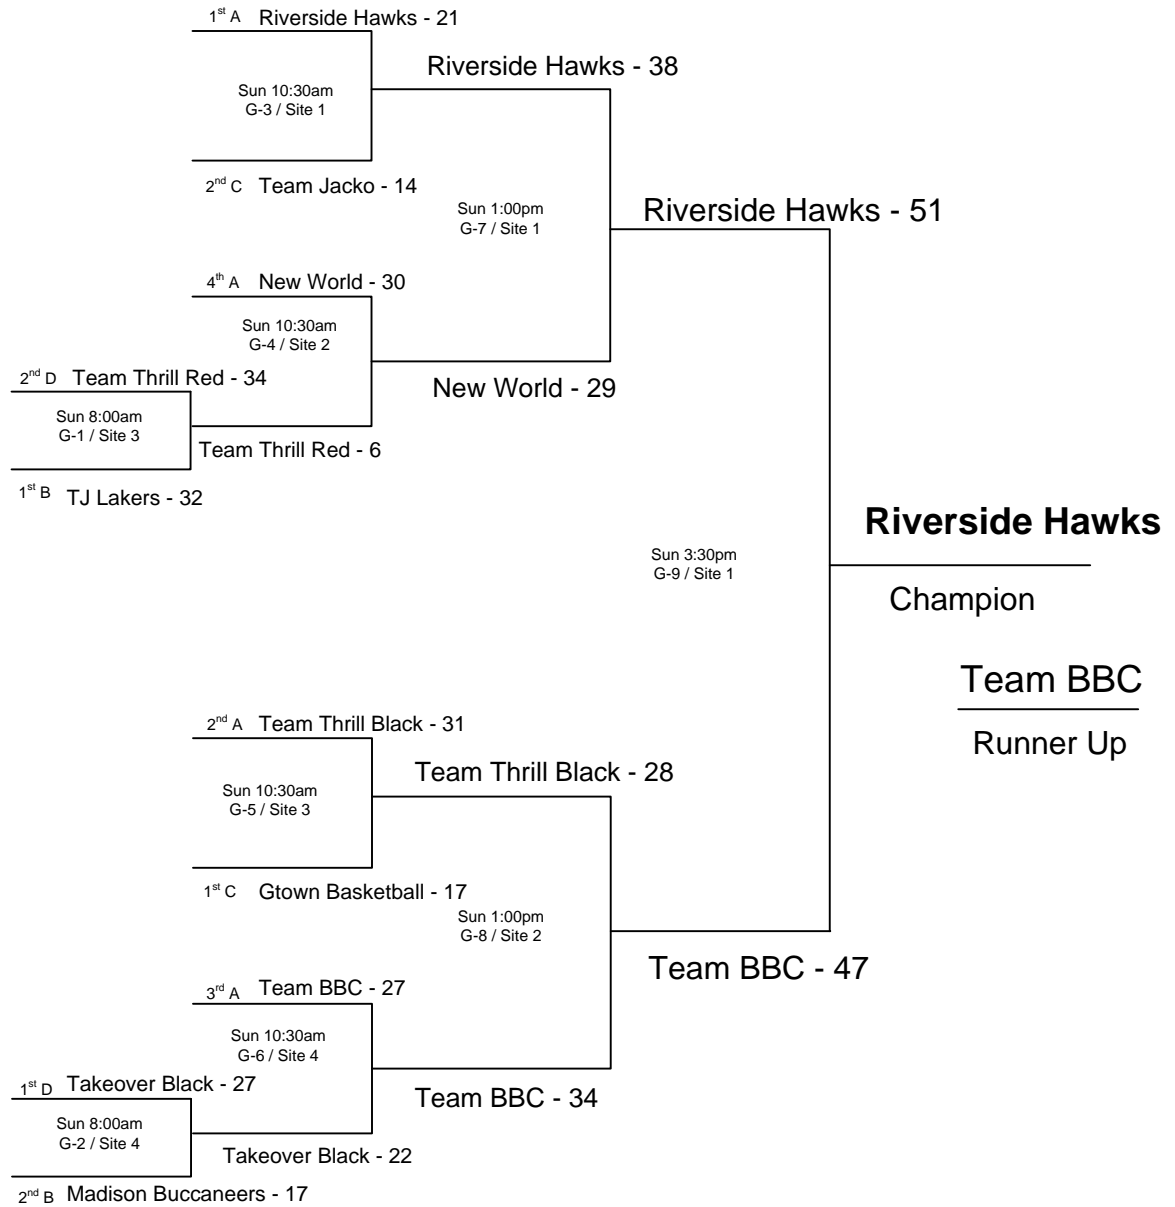

Note: H - V = Home - Visitor

Sites:

1) The teams listed first in the "Pool Play" is considered the HOME team. The HOME teams wear WHITE.

2) The teams listed on the top of the bracket in "Bracket Play" is considered the HOME team.

1 = The St. James Sports & Entertainment Center - Ct. 1
2 = The St. James Sports & Entertainment Center - Ct. 2
3 = The St. James Sports & Entertainment Center - Ct. 3
4 = The St. James Sports & Entertainment Center - Ct. 4