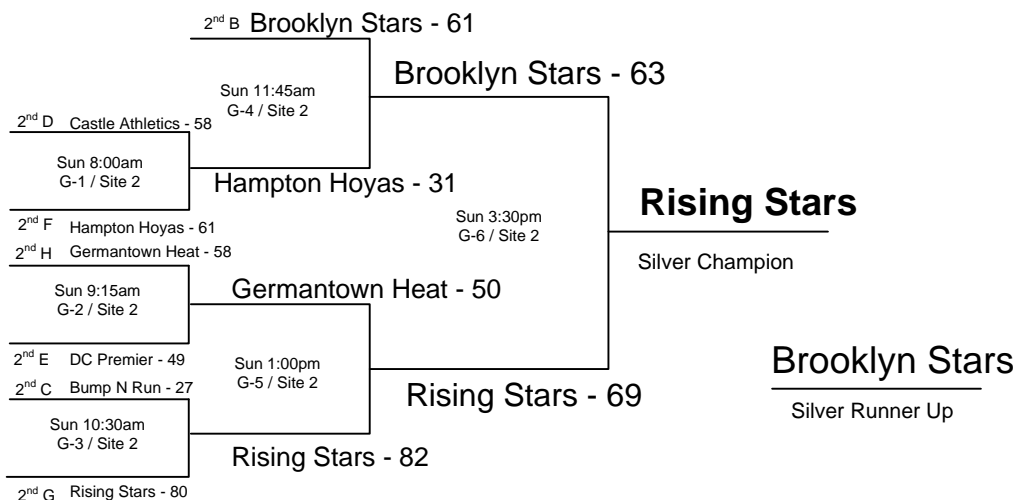

Note: H - V = Home - Visitor

1) The teams listed first in the "Pool Play" is considered the HOME team. The HOME teams wear WHITE.

2) The teams listed on the top of the bracket in "Bracket Play" is considered the HOME team.

Sites:

- 1 = Elizabeth Seaton - Ct. 1
- 2 = Crossland HS - Ct. 1
- 3 = National Christian - Ct. 1
- 4 = Kelly Miller MS - Ct. 1