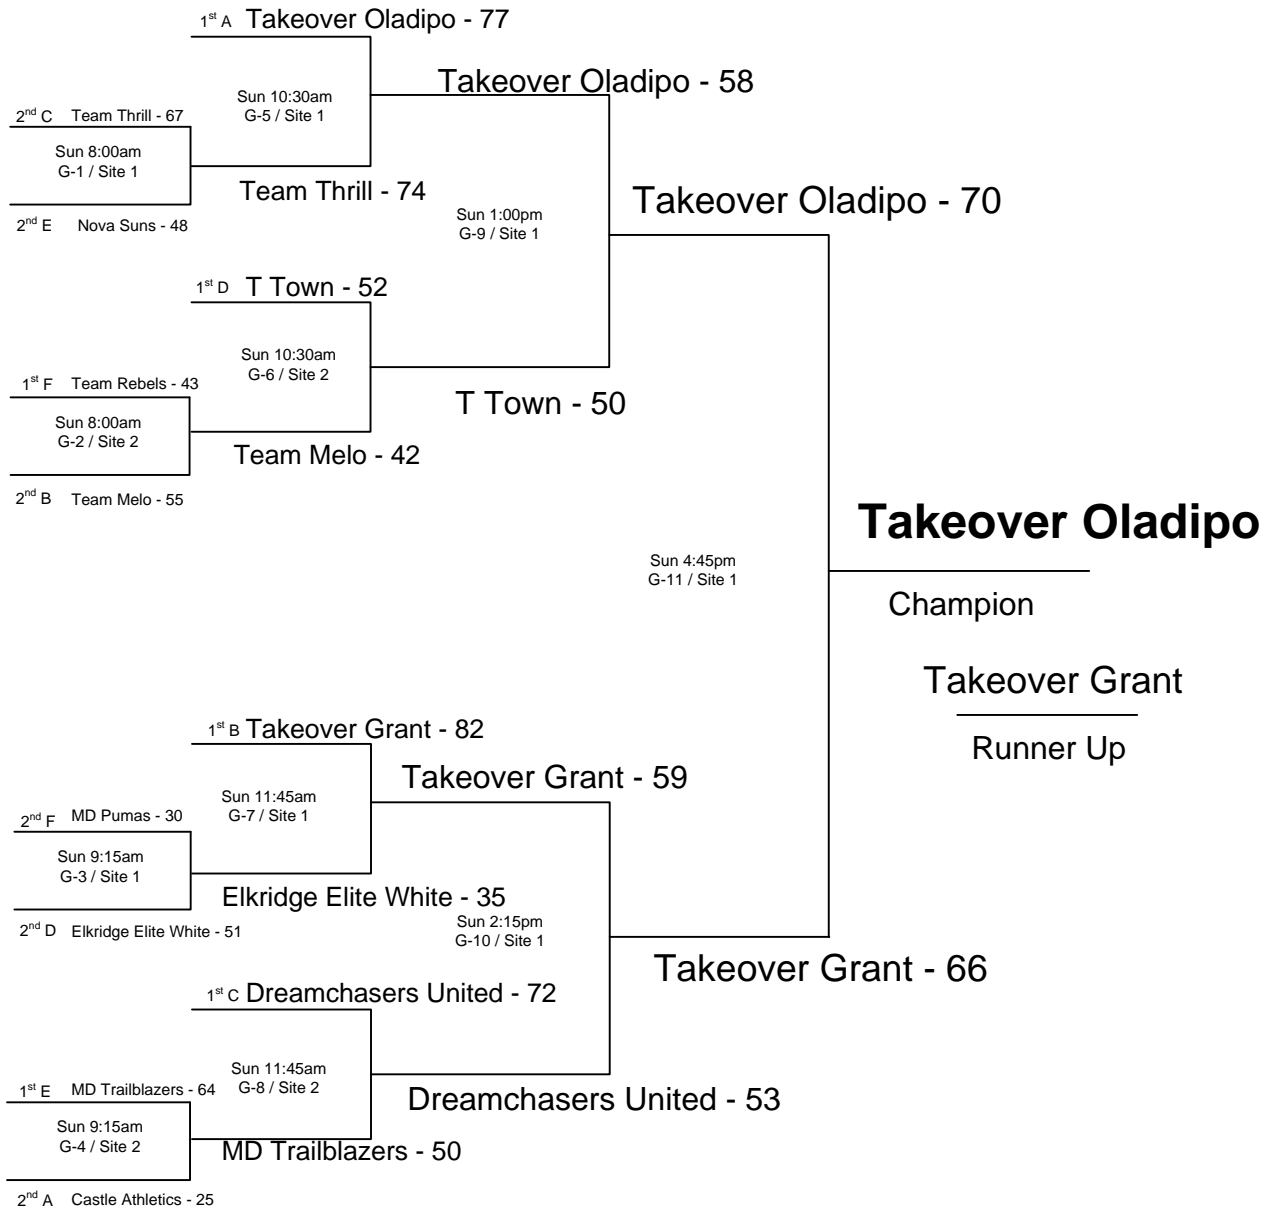

2019 Maryland Invitation 14:Under/8th Grade Division 2/16 – 2/17

Final Version
2/7/19

POOL F

W L finish

1	1
1	1
1	1

district-team

F1	MD – Made Basketball
F2	MD – Maryland Pumas
F3	VA – Team Rebels

Home	Score	Visitor	Score	Day	Time	Site
F1	<u>58</u>	F3	<u>51</u>	Sat	3:30pm	1
F2	<u>52</u>	F3	<u>65</u>	Sat	6:00pm	1
F1	<u>55</u>	F2	<u>58</u>	Sat	8:30pm	1
3rd A	<u>34</u>	3rd F	<u>66</u>	Sun	2:15pm	2

Note:

H - V = Home - Visitor

1) The teams listed first in the "Pool Play" is considered the HOME team. The HOME teams wear WHITE.
2) The teams listed on the top of the bracket in "Bracket Play" is considered the HOME team.

Sites:

1. 1 = Fredrick Douglas HS - Ct. 1
   2 = Fredrick Douglas HS – Ct. 2

Note: H - V = Home - Visitor

1) The teams listed first in the "Pool Play" is considered the HOME team. The HOME teams wear WHITE.
2) The teams listed on the top of the bracket in "Bracket Play" is considered the HOME team.

Sites:

1. 1 = Fredrick Douglas HS - Ct. 1
2. 2 = Fredrick Douglas HS - Ct. 2