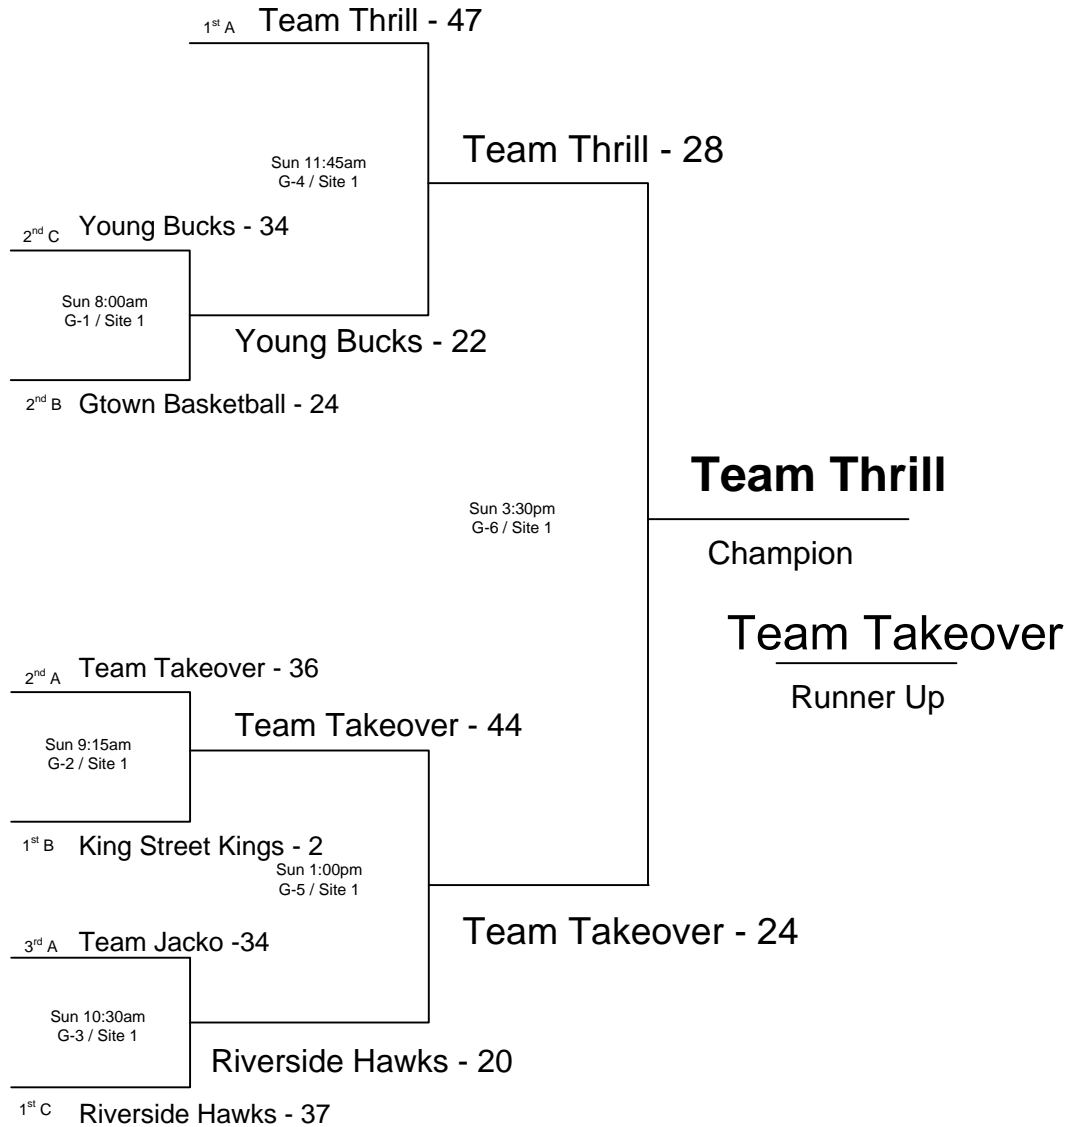

Note: H - V = Home - Visitor

1) The teams listed first in the "Pool Play" is considered the HOME team. The HOME teams wear WHITE.

2) The teams listed on the top of the bracket in "Bracket Play" is considered the HOME team.

Sites:

1 = VA Merrick - Ct. 1

POOL A – Super Pool

W	L	finish	district-team
3	0	A1	NY – Riverside Hawks
1	2	A2	MD – Team BBC
0	3	A3	MD – New World
2	1	A4	MD – Team Thrill - Black

Home	Score	Visitor	Score	Day	Time	Site
A1	40	A2	16	Sat	9:15am	3
A3	20	A4	23	Sat	9:15am	4
A2	38	A3	35	Sat	1:00pm	4
A1	33	A4	27	Sat	1:00pm	3
A2	26	A4	30	Sat	4:45pm	3
A1	43	A3	39	Sat	4:45pm	4

POOL B

W	L	finish	district-team
2	0	B1	MD – TJ Lakers
1	1	B2	MD – Madison Buccaneers
0	2	B3	VA – Virginia Elite

Home	Score	Visitor	Score	Day	Time	Site
B1	23	B3	19	Sat	10:30am	4
B1	33	B2	18	Sat	2:15pm	3
B2	28	B3	26	Sat	6:00pm	3
3rd B	23	3rd C	50	Sun	9:15am	1

POOL C

W	L	finish	district-team
0	2	C1	MD – Team Durant
1	1	C2	PA – Team Jacko
2	0	C3	MD - Gtown Basketball

Home	Score	Visitor	Score	Day	Time	Site
C1	23	C3	37	Sat	10:30am	3
C2	17	C3	23	Sat	2:15pm	4
C1	26	C2	30	Sat	6:00pm	4
3rd B	23	3rd C	50	Sun	9:15am	1

POOL D

W	L	finish	district-team
0	3	D1	VA – Slam City
1	2	D2	NJ – Train 2 Go
3	0	D3	MD – Takeover Black
2	1	D4	MD – Team Thrill - Red

Home	Score	Visitor	Score	Day	Time	Site
D1	4	D3	36	Sat	8:00am	4
D2	18	D4	29	Sat	8:00am	3
D1	25	D2	29	Sat	11:45am	3
D3	22	D4	12	Sat	11:45am	4
D1	17	D4	36	Sat	3:30pm	3
D2	12	D3	27	Sat	3:30pm	4

Note: H - V = Home - Visitor

Sites:

1) The teams listed first in the "Pool Play" is considered the HOME team. The HOME teams wear WHITE.
2) The teams listed on the top of the bracket in "Bracket Play" is considered the HOME team.

- 1 = The St. James Sports & Entertainment Center - Ct. 1
- 2 = The St. James Sports & Entertainment Center - Ct. 2
- 3 = The St. James Sports & Entertainment Center - Ct. 3
- 4 = The St. James Sports & Entertainment Center - Ct. 4