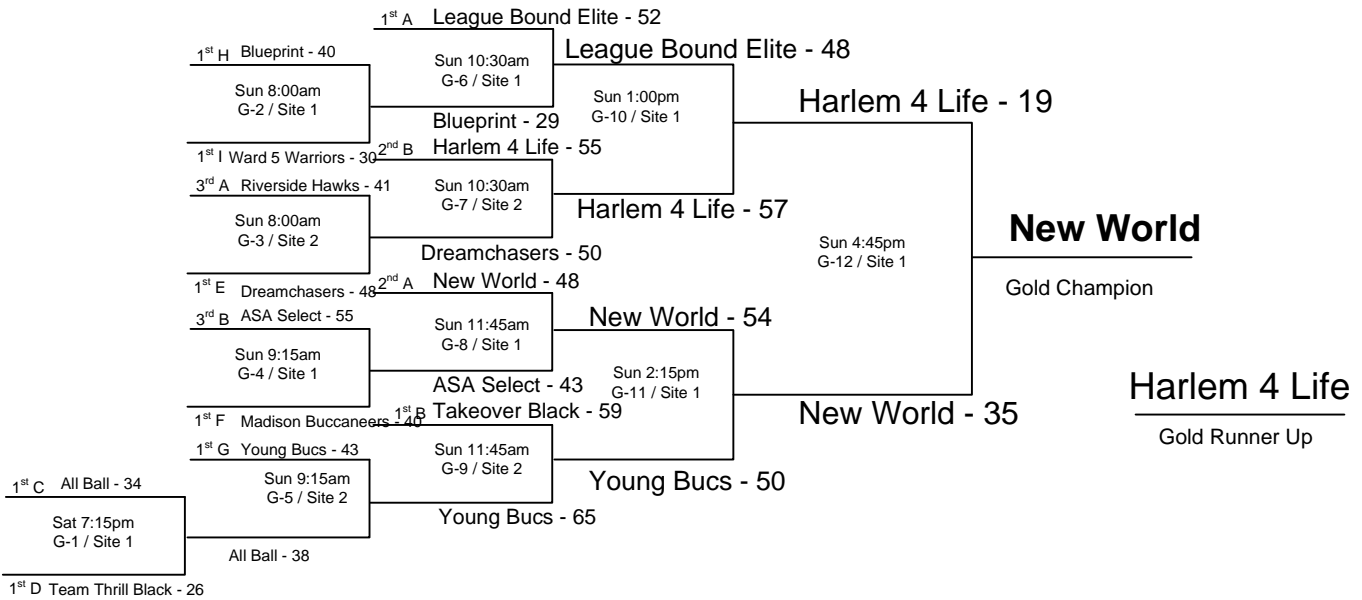

Note: H - V = Home - Visitor

Sites:

1) The teams listed first in the "Pool Play" is considered the HOME team. The HOME teams wear WHITE.

2) The teams listed on the top of the bracket in "Bracket Play" is considered the HOME team.

1 = Holy Trinity Episcopal School - Ct. 1
2 = Holy Trinity Episcopal School – Ct. 2
3 = Gwynn Park MS – Ct. 1