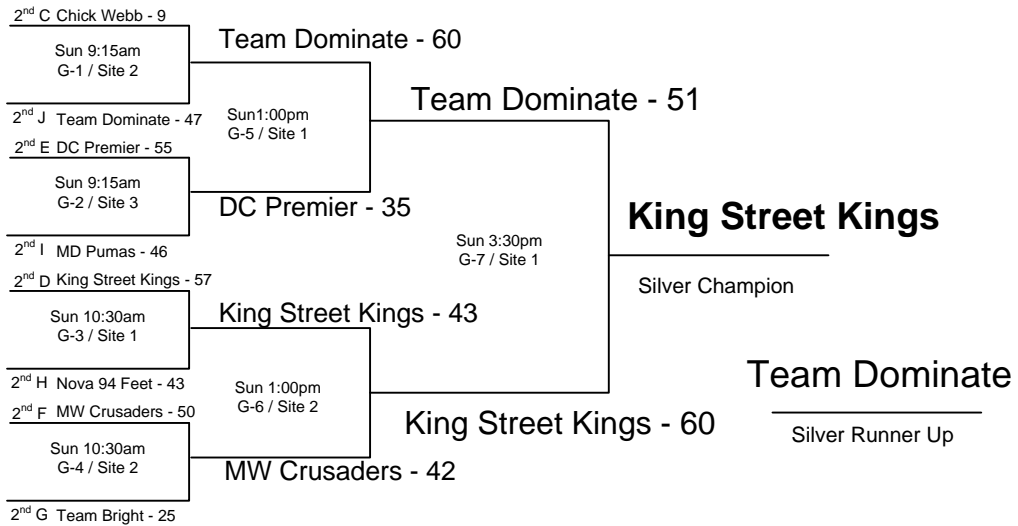

Note: H - V = Home - Visitor

Sites:

1) The teams listed first in the "Pool Play" is considered the HOME team. The HOME teams wear WHITE.

1 = St. Charles HS – Ct. 1

2) The teams listed on the top of the bracket in "Bracket Play" is considered the HOME team.

2 = St. Charles HS – Ct. 2

3 = St. Charles HS – Ct. 3

POOL A – Super Pool

W	L	finish	district-team
2	1		A1 PA – Team Fidonice
3	0		A2 MD – Team Takeover - Oladipo
0	3		A3 MD – Team Melo
1	2		A4 DC – DC Premier UAA

Home	Score	Visitor	Score	Day	Time	Site
A3	25	A4	56	Sat	9:15am	1
A1	50	A2	51	Sat	10:30am	1
A1	77	A4	49	Sat	1:00pm	1
A2	69	A3	39	Sat	2:15pm	1
A1	62	A3	40	Sat	4:45pm	1
A2	66	A4	50	Sat	6:00pm	1

POOL B

W	L	finish	district-team
2	0		B1 MD – Takeover - Grant
1	1		B2 NY – Brooklyn Stars
0	2		B3 MD – Crusader Nation

Home	Score	Visitor	Score	Day	Time	Site
B1	64	B2	28	Sat	8:00am	1
B2	78	B3	75	Sat	11:45am	1
B1	44	B3	29	Sat	3:30pm	1
3rd B	54	3rd C	47	Sun	9:15am	4

POOL C

W	L	finish	district-team
2	0		C1 VA - Dreamchasers
0	2		C2 MD - FBCG Disciples - Gold
1	1		C3 MD – Bump N Run Rebels

Home	Score	Visitor	Score	Day	Time	Site
C1	54	C3	17	Sat	9:15am	3
C1	65	C2	35	Sat	11:45am	3
C2	40	C3	47	Sat	6:00pm	3
3rd B	54	3rd C	47	Sun	9:15am	4

POOL D

W	L	finish	district-team
0	2		D1 MD – 1 Up Warriors
1	1		D2 NY – Castle Athletics
2	0		D3 VA – D1SA Spartans

Home	Score	Visitor	Score	Day	Time	Site
D1	52	D3	67	Sat	9:15am	4
D1	51	D2	63	Sat	1:00pm	3
D2	41	D3	53	Sat	7:15pm	3
3rd D	62	3rd E	27	Sun	8:00am	4

POOL E

W	L	finish	district-team
2	0		E1 DE – Team Delaware
0	2		E2 MD – FBCG Disciples – Purple
1	1		E3 MD – Gtown Basketball

Home	Score	Visitor	Score	Day	Time	Site
E2	7	E3	63	Sat	8:00am	4
E1	54	E3	28	Sat	2:15pm	3
E1	75	E2	15	Sat	4:45pm	3
3rd D	62	3rd E	27	Sun	8:00am	4

Sites:

- 1 = Elizabeth Seaton - Ct. 1
- 2 = Crossland HS – Ct. 1
- 3 = National Christian - Ct. 1
- 4 = Kelly Miller MS – Ct. 1

Note: H - V = Home - Visitor

1) The teams listed first in the "Pool Play" is considered the HOME team. The HOME teams wear WHITE.

2) The teams listed on the top of the bracket in "Bracket Play" is considered the HOME team.