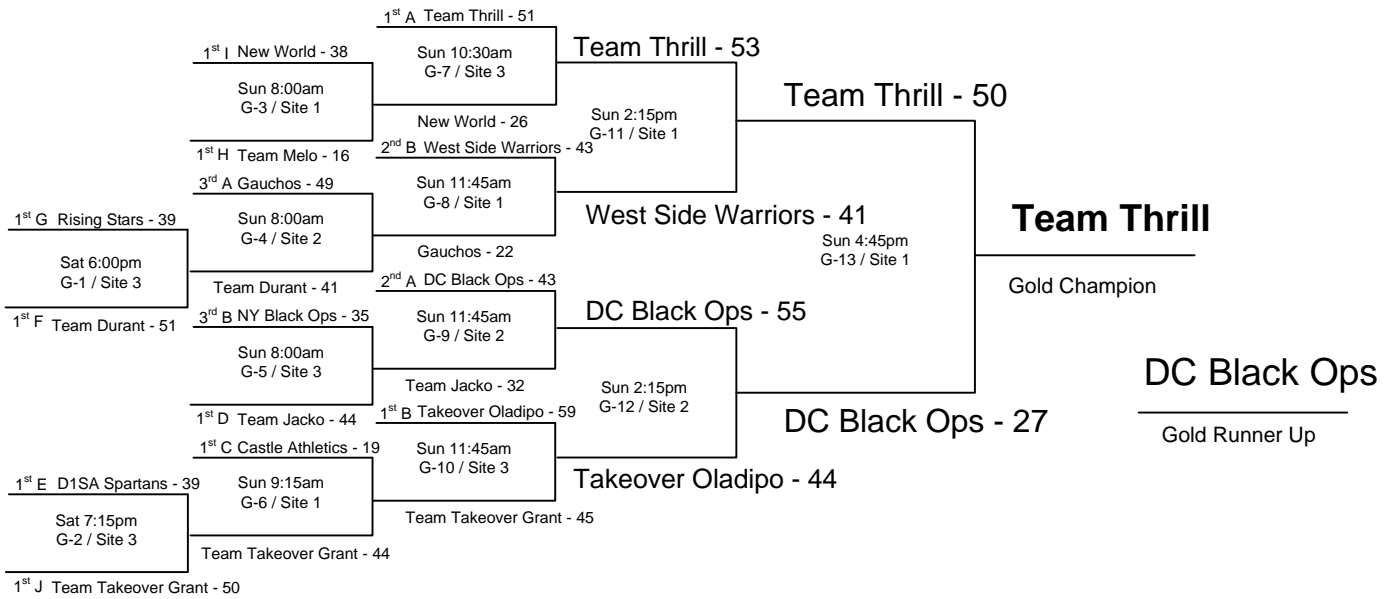

Note: H - V = Home - Visitor

Sites:

1) The teams listed first in the "Pool Play" is considered the HOME team. The HOME teams wear WHITE.

1 = St. Charles HS – Ct. 1

2) The teams listed on the top of the bracket in "Bracket Play" is considered the HOME team.

2 = St. Charles HS – Ct. 2

3 = St. Charles HS – Ct. 3

POOL A – Super Pool

W	L	finish	district-team
2	1		A1 PA – Team Fidonice
3	0		A2 MD – Team Takeover - Oladipo
0	3		A3 MD – Team Melo
1	2		A4 DC – DC Premier UAA

Home	Score	Visitor	Score	Day	Time	Site
A3	25	A4	56	Sat	9:15am	1
A1	50	A2	51	Sat	10:30am	1
A1	77	A4	49	Sat	1:00pm	1
A2	69	A3	39	Sat	2:15pm	1
A1	62	A3	40	Sat	4:45pm	1
A2	66	A4	50	Sat	6:00pm	1

POOL B

W	L	finish	district-team
2	0		B1 MD – Takeover - Grant
1	1		B2 NY – Brooklyn Stars
0	2		B3 MD – Crusader Nation

Home	Score	Visitor	Score	Day	Time	Site
B1	64	B2	28	Sat	8:00am	1
B2	78	B3	75	Sat	11:45am	1
B1	44	B3	29	Sat	3:30pm	1
3rd B	54	3rd C	47	Sun	9:15am	4

POOL C

W	L	finish	district-team
2	0		C1 VA - Dreamchasers
0	2		C2 MD - FBCG Disciples - Gold
1	1		C3 MD – Bump N Run Rebels

Home	Score	Visitor	Score	Day	Time	Site
C1	54	C3	17	Sat	9:15am	3
C1	65	C2	35	Sat	11:45am	3
C2	40	C3	47	Sat	6:00pm	3
3rd B	54	3rd C	47	Sun	9:15am	4

POOL D

W	L	finish	district-team
0	2		D1 MD – 1 Up Warriors
1	1		D2 NY – Castle Athletics
2	0		D3 VA – D1SA Spartans

Home	Score	Visitor	Score	Day	Time	Site
D1	52	D3	67	Sat	9:15am	4
D1	51	D2	63	Sat	1:00pm	3
D2	41	D3	53	Sat	7:15pm	3
3rd D	62	3rd E	27	Sun	8:00am	4

POOL E

W	L	finish	district-team
2	0		E1 DE – Team Delaware
0	2		E2 MD – FBCG Disciples – Purple
1	1		E3 MD – Gtown Basketball

Home	Score	Visitor	Score	Day	Time	Site
E2	7	E3	63	Sat	8:00am	4
E1	54	E3	28	Sat	2:15pm	3
E1	75	E2	15	Sat	4:45pm	3
3rd D	62	3rd E	27	Sun	8:00am	4

Sites:

- 1 = Elizabeth Seaton - Ct. 1
- 2 = Crossland HS – Ct. 1
- 3 = National Christian - Ct. 1
- 4 = Kelly Miller MS – Ct. 1

Note: H - V = Home - Visitor

1) The teams listed first in the "Pool Play" is considered the HOME team. The HOME teams wear WHITE.

2) The teams listed on the top of the bracket in "Bracket Play" is considered the HOME team.