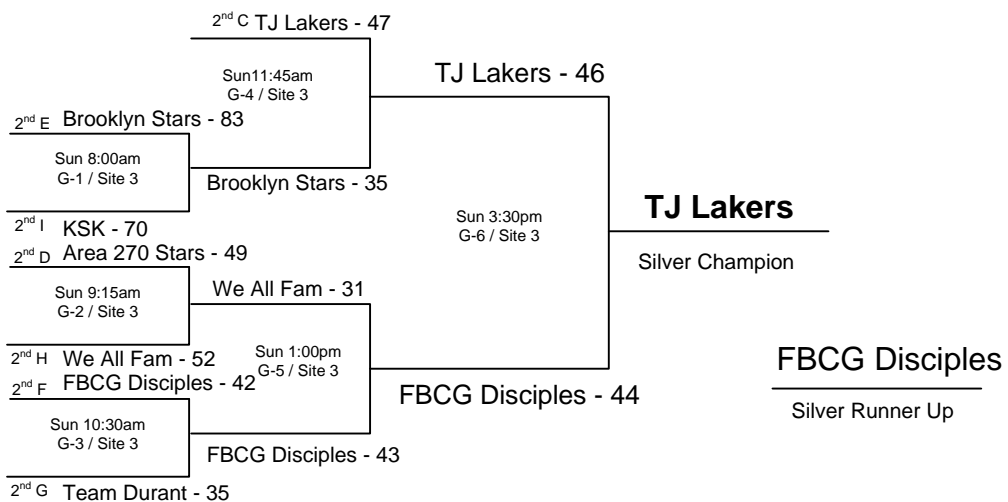

Note: H - V = Home - Visitor

Sites:

1) The teams listed first in the "Pool Play" is considered the HOME team. The HOME teams wear WHITE.

2) The teams listed on the top of the bracket in "Bracket Play" is considered the HOME team.

1 = Holy Trinity Episcopal School - Ct. 1
2 = Holy Trinity Episcopal School – Ct. 2
3 = Gwynn Park MS – Ct. 1