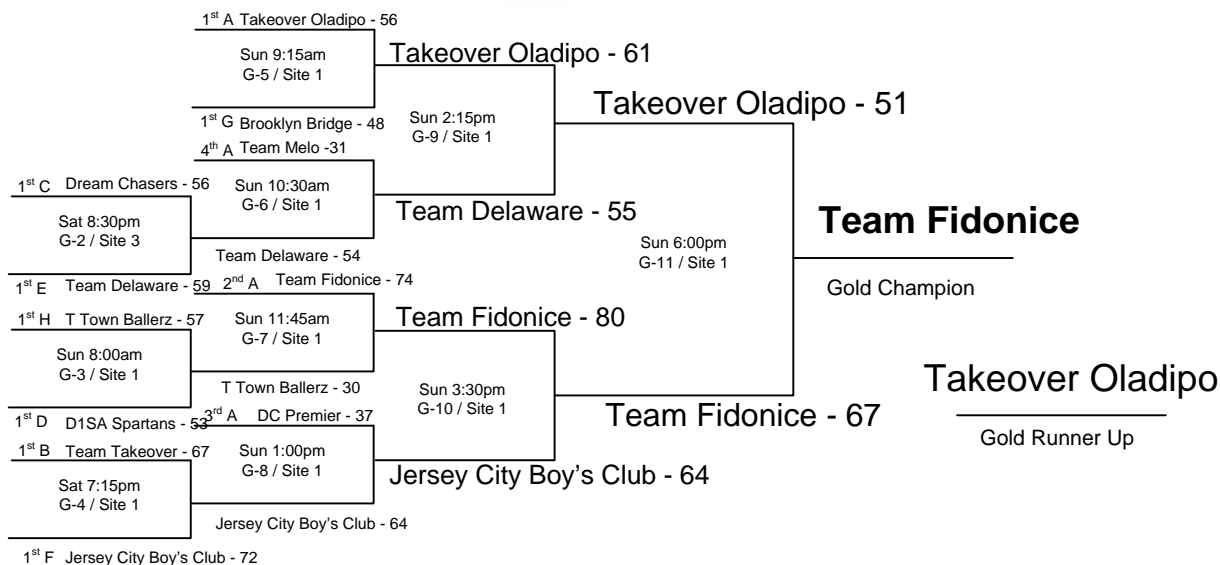

Note: H - V = Home - Visitor

1) The teams listed first in the "Pool Play" is considered the HOME team. The HOME teams wear WHITE.

2) The teams listed on the top of the bracket in "Bracket Play" is considered the HOME team.

Sites:

- 1 = Elizabeth Seaton - Ct. 1
- 2 = Crossland HS - Ct. 1
- 3 = National Christian - Ct. 1
- 4 = Kelly Miller MS - Ct. 1