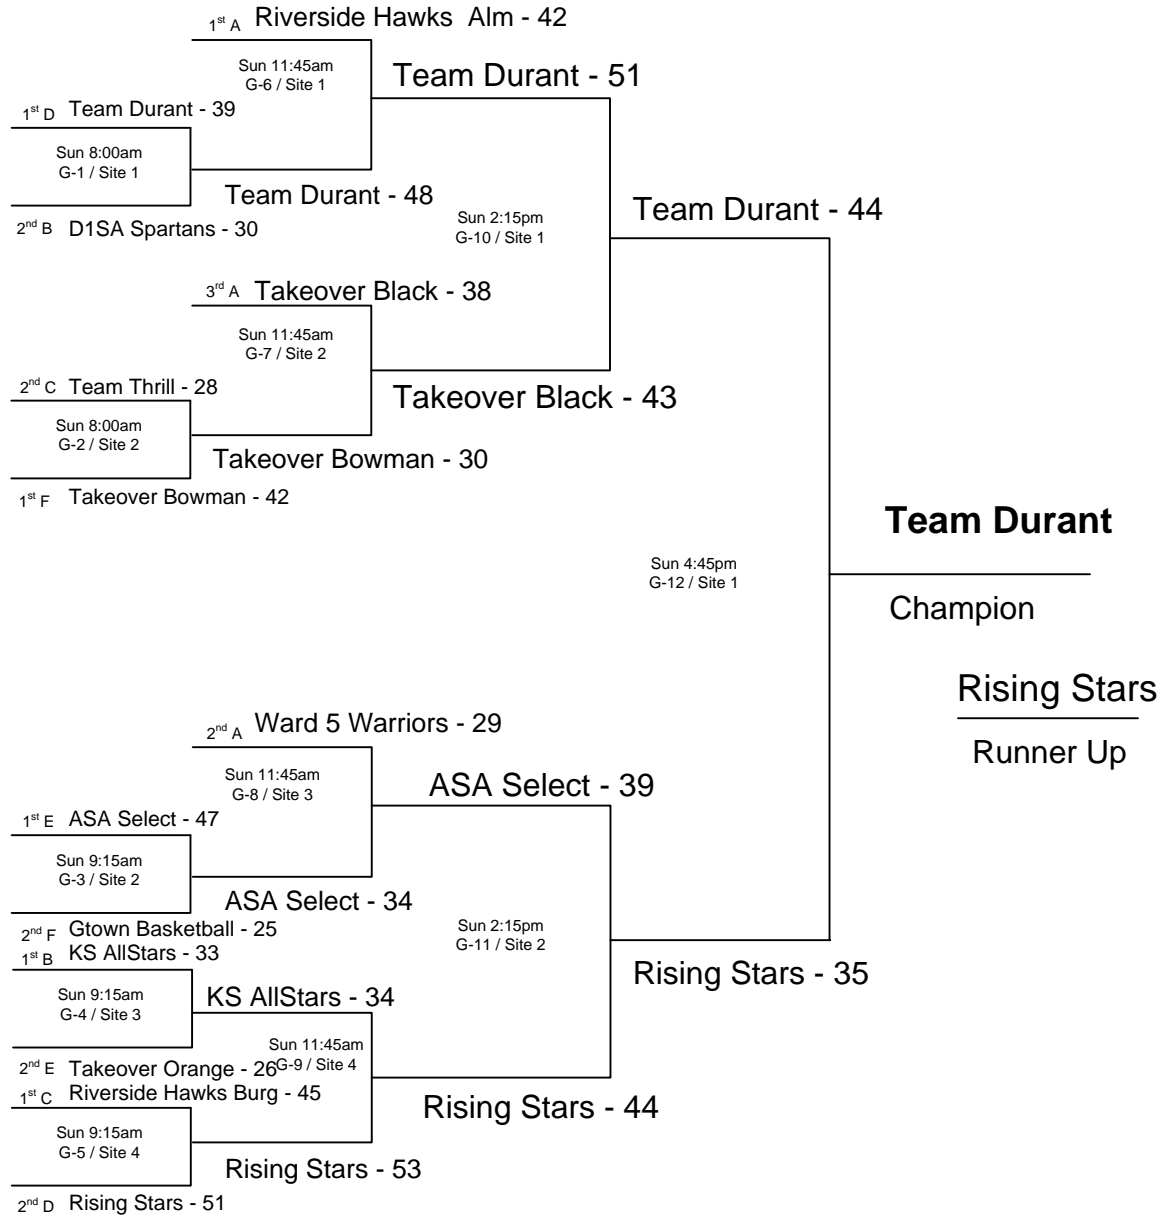

Note: H - V = Home - Visitor

Sites:

1) The teams listed first in the "Pool Play" is considered the HOME team. The HOME teams wear WHITE.

2) The teams listed on the top of the bracket in "Bracket Play" is considered the HOME team.

1 = The St. James Sports & Entertainment Center - Ct. 1

2 = The St. James Sports & Entertainment Center - Ct. 2

3 = The St. James Sports & Entertainment Center - Ct. 3

4 = The St. James Sports & Entertainment Center - Ct. 4