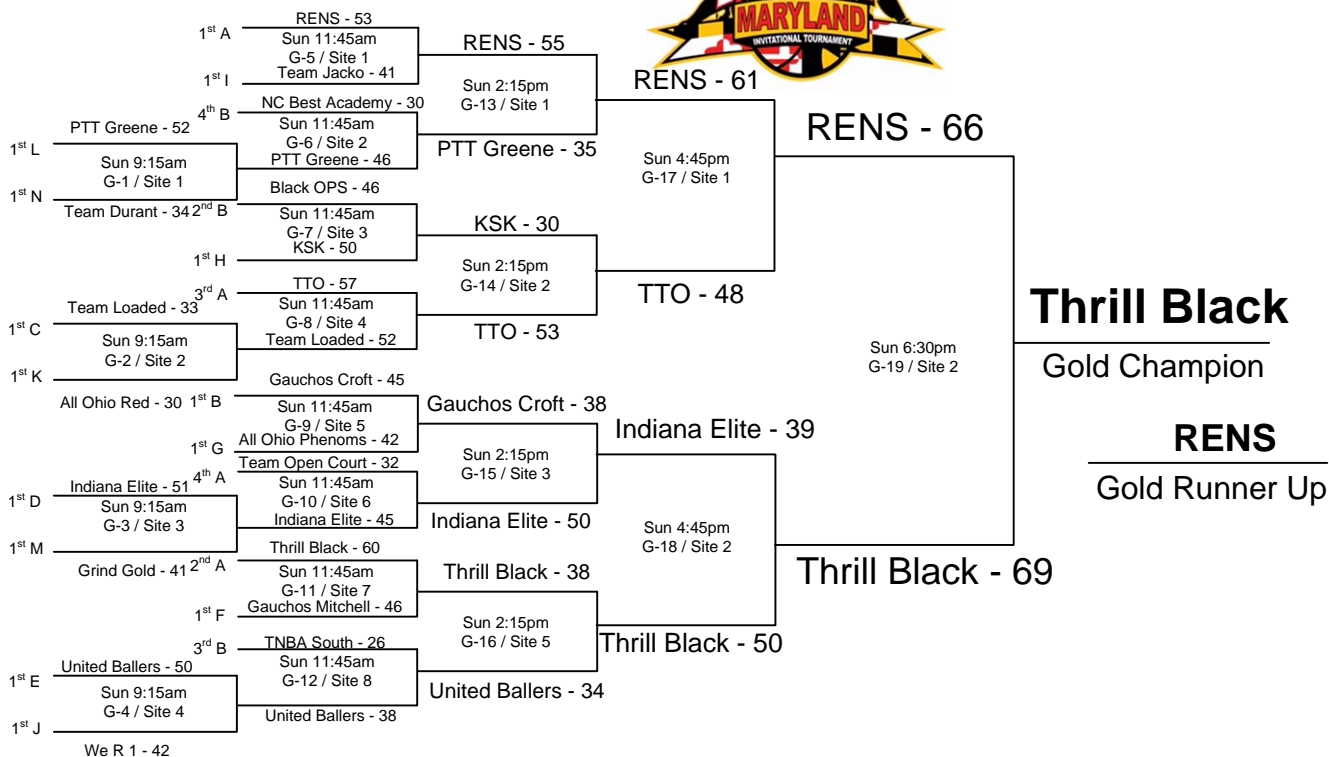

2018 Maryland Invitation 11:Under/5th Grade Division 6/8 – 6/10

Final Version
June 11, 2018
4:30pm

Note: H - V = Home - Visitor

Sites:

1) The teams listed first in the "Pool Play" is considered the HOME team. The HOME teams wear WHITE.
2) The teams listed on the top of the bracket in "Bracket Play" is considered the HOME team.

- 1 = Athletic Republic Ct. 1
- 2 = Athletic Republic Ct. 2
- 3 = Athletic Republic Ct. 3
- 4 = Athletic Republic Ct. 4
- 5 = Athletic Republic Ct. 5
- 6 = Athletic Republic Ct. 6
- 7 = Athletic Republic Ct. 7
- 8 = Athletic Republic Ct. 8