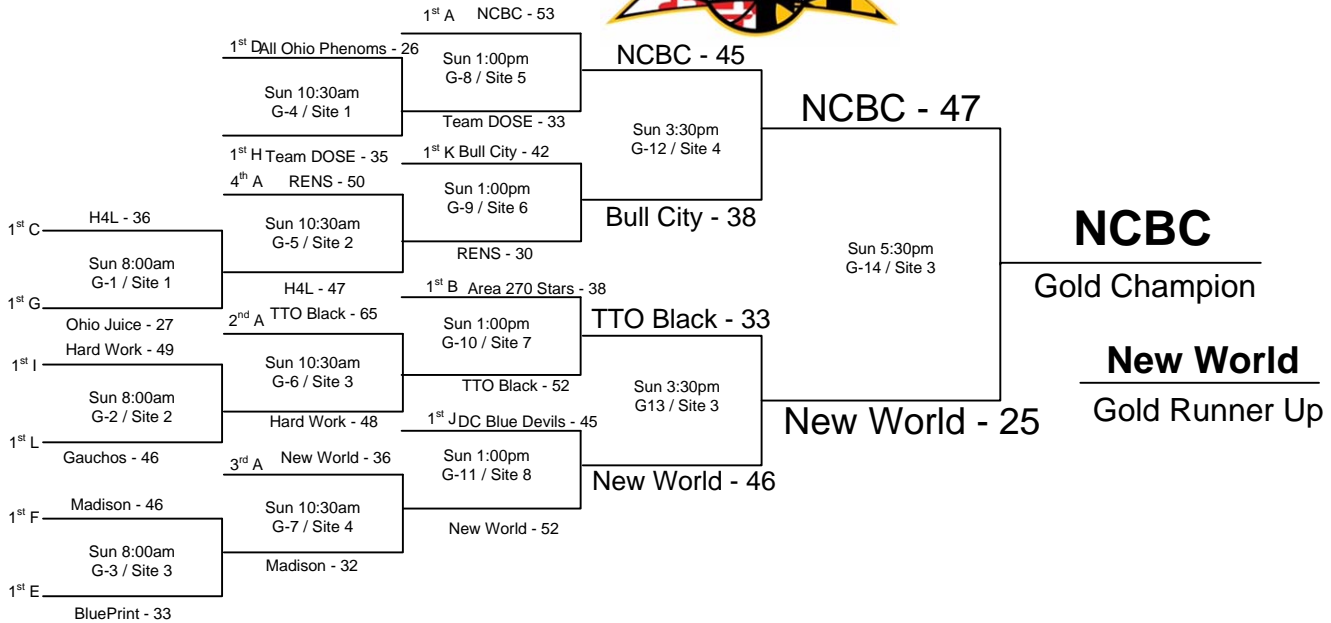

2018 Maryland Invitation 10:Under/4th Grade Division 6/8 – 6/10

Final Version
June 11, 2018
4:30pm

Sites:

Note: H - V = Home - Visitor

1) The teams listed first in the "Pool Play" is considered the HOME team. The HOME teams wear WHITE.

2) The teams listed on the top of the bracket in "Bracket Play" is considered the HOME team.

1 = Athletic Republic	Ct. 1	2 = Athletic Republic	Ct. 2
3 = Athletic Republic	Ct. 3	4 = Athletic Republic	Ct. 4
5 = Athletic Republic	Ct. 5	6 = Athletic Republic	Ct. 6
7 = Athletic Republic	Ct. 7	8 = Athletic Republic	Ct. 8
9 = Virginia Merrick	Ct. 1	10 = Virginia Merrick	Ct. 2
12 = Bowie City Gym	Ct. 3