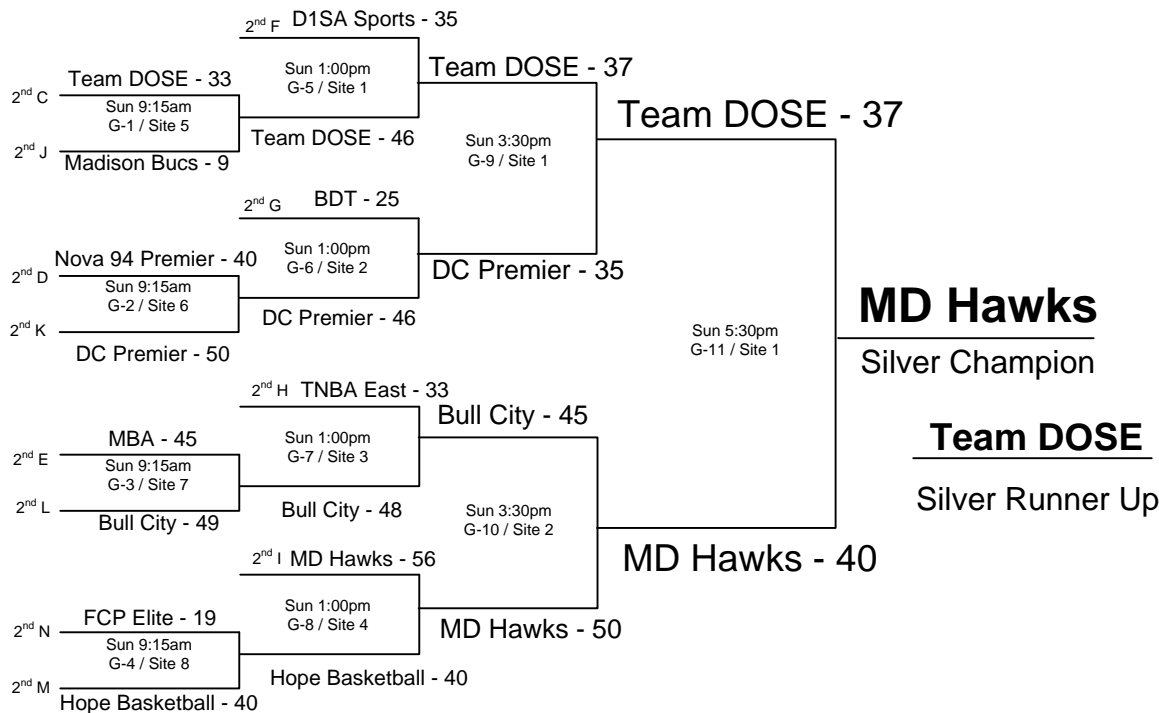

2018 Maryland Invitation 11:Under/5th Grade Division 6/8 – 6/10

Final Version
June 11, 2018
4:30pm

Note: H - V = Home - Visitor

Sites:

1) The teams listed first in the "Pool Play" is considered the HOME team. The HOME teams wear WHITE.
2) The teams listed on the top of the bracket in "Bracket Play" is considered the HOME team.

- 1 = Athletic Republic Ct. 1
- 2 = Athletic Republic Ct. 2
- 3 = Athletic Republic Ct. 3
- 4 = Athletic Republic Ct. 4
- 5 = Athletic Republic Ct. 5
- 6 = Athletic Republic Ct. 6
- 7 = Athletic Republic Ct. 7
- 8 = Athletic Republic Ct. 8