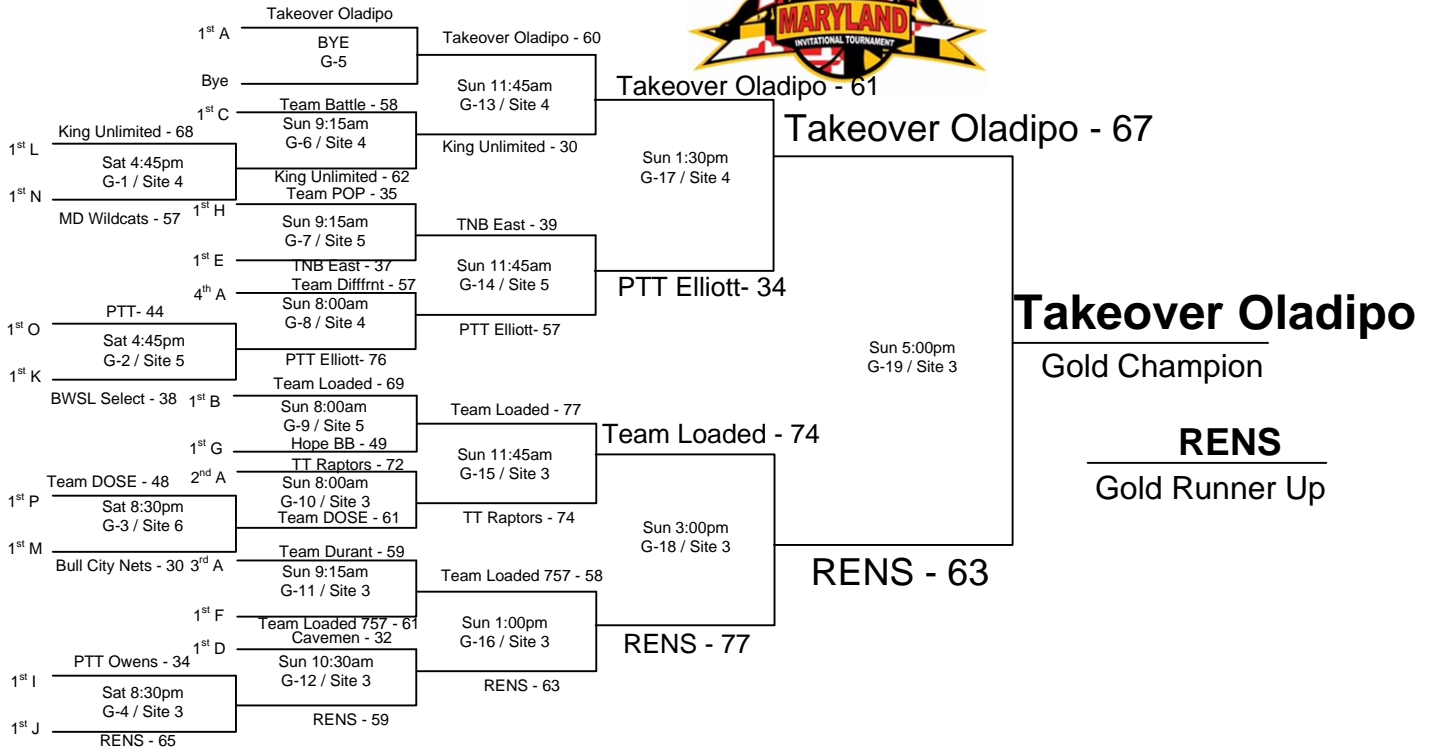

2018 Maryland Invitation 13:Under/7th Grade Division 6/8 – 6/10

Final Version
June 11, 2018
4:30pm

Sites:

- 1 = Bullis School – Ct. 1
- 2 = Bullis School – Ct. 2
- 3 = Elizabeth Seton High School – Ct. 1
- 4 = Suitland High School – Ct. 1
- 5 = Suitland High School – Ct. 2
- 6 = Potomac High School – Ct. 1

Note: H - V = Home - Visitor

1) The teams listed first in the "Pool Play" is considered the HOME team. The HOME teams wear WHITE.
2) The teams listed on the top of the bracket in "Bracket Play" is considered the HOME team.