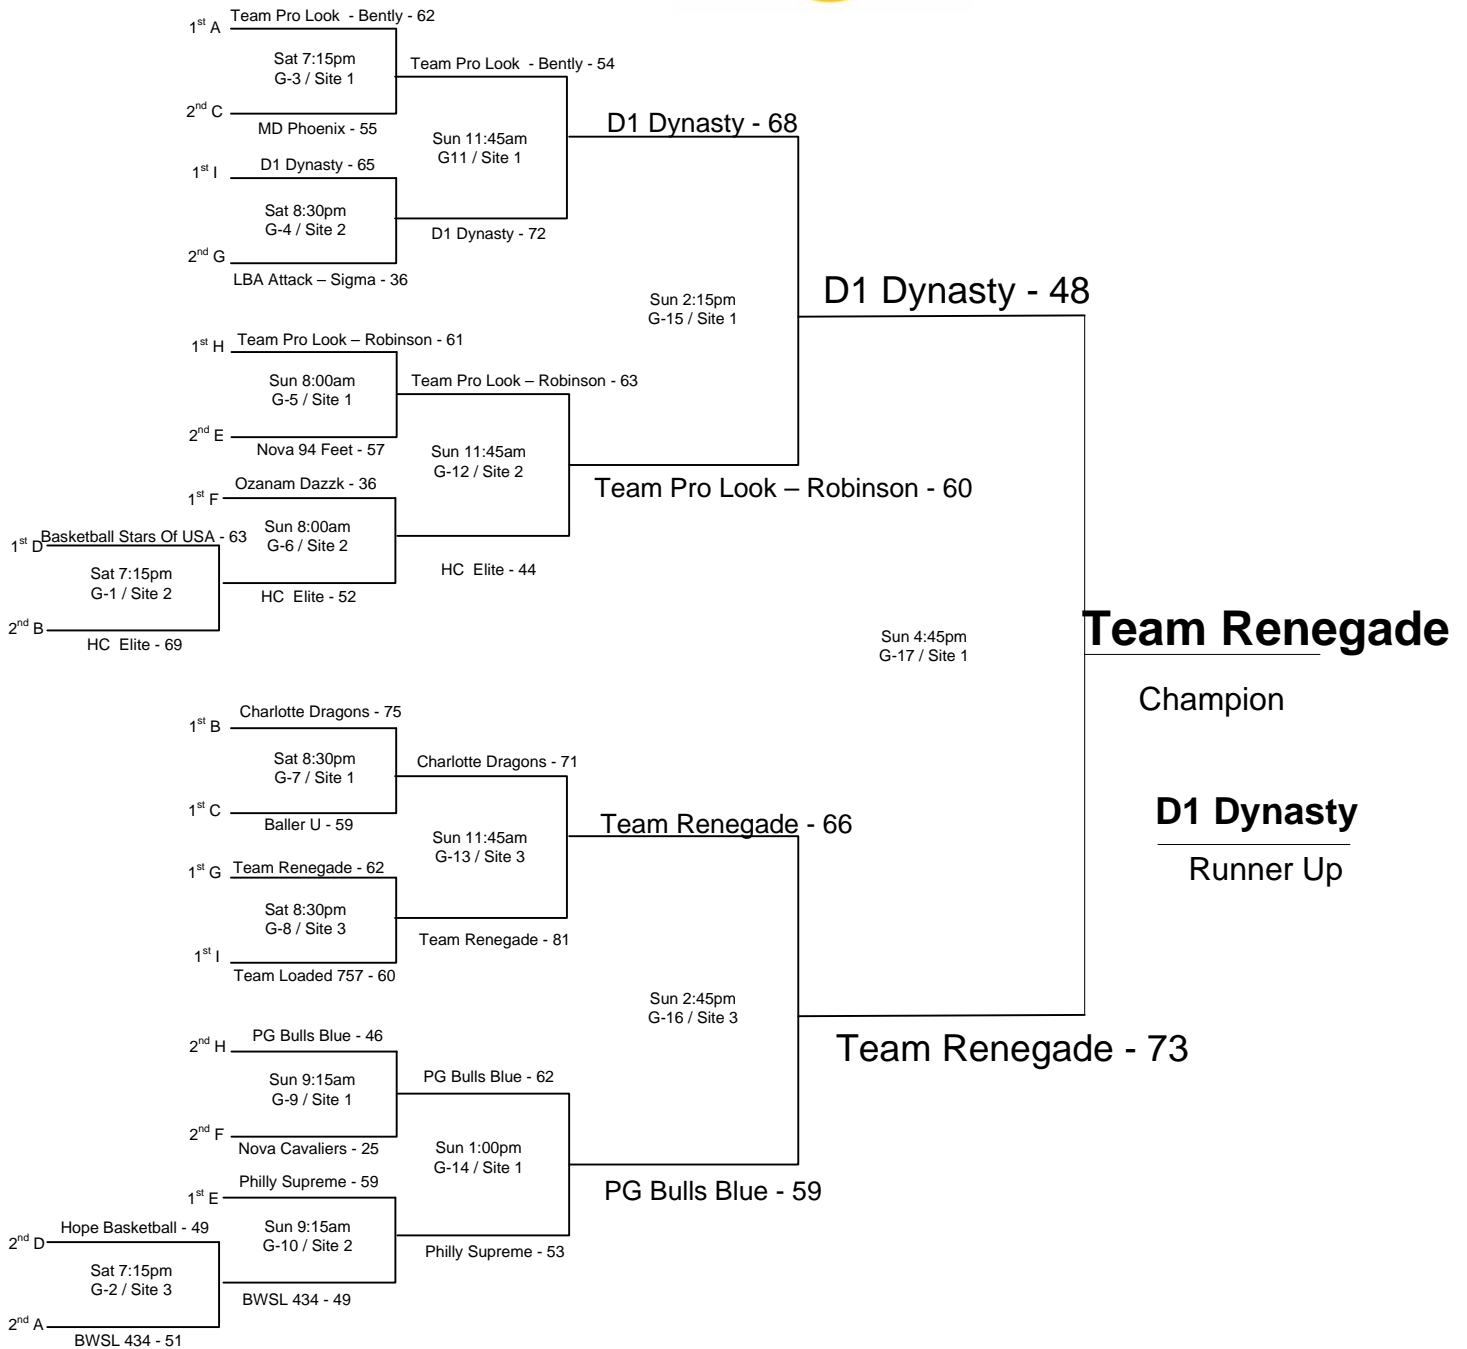

2018 Maryland Invitation 15:Under/9th Grade Division 6/8 – 6/10

Final Version
June 11, 2018
4:30pm

Note: H - V = Home - Visitor

1) The teams listed first in the "Pool Play" is considered the HOME team. The HOME teams wear WHITE.
2) The teams listed on the top of the bracket in "Bracket Play" is considered the HOME team.

Sites:

1. 1 = St. Charles High School Ct. 1
2. 2 = St. Charles High School Ct. 2
3. 3 = St. Charles High School Ct. 3
4. 4 = Kelly Miller MS Ct. 1