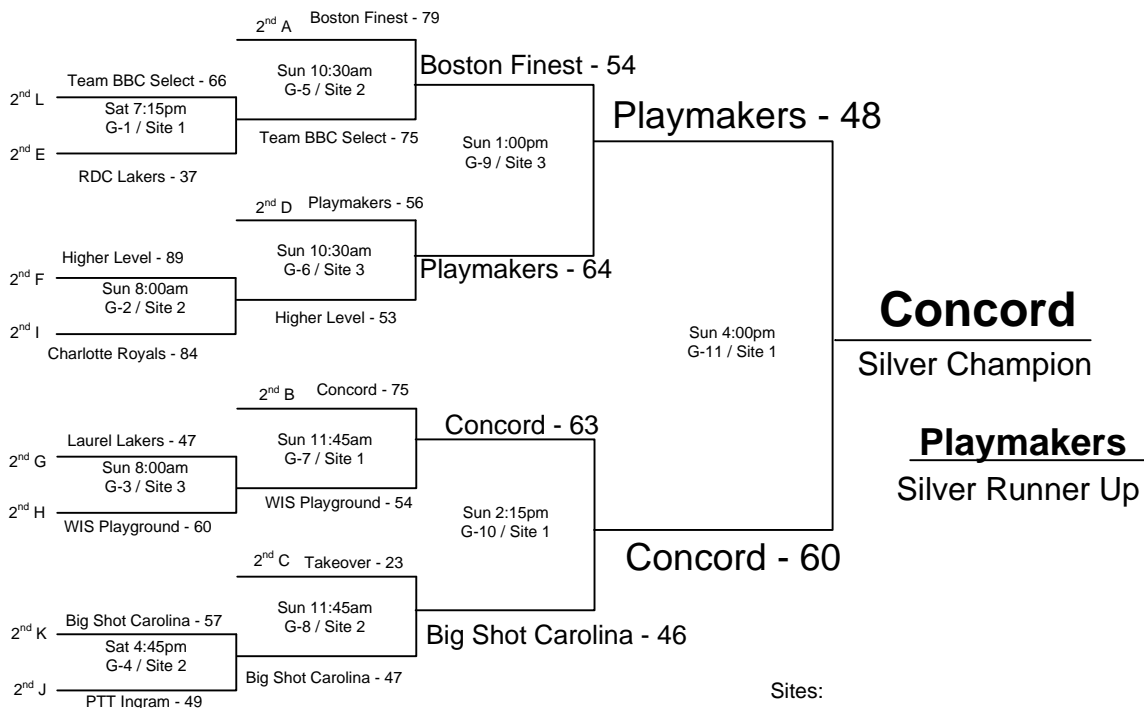

Sites:

- 1 = The Campus Ct. 1
- 2 = The Campus Ct. 2
- 3 = The Campus Ct. 3
- 4 = Crossland High School Ct. 1

Note: H - V = Home - Visitor

1) The teams listed first in the "Pool Play" is considered the HOME team. The HOME teams wear WHITE.

2) The teams listed on the top of the bracket in "Bracket Play" is considered the HOME team.