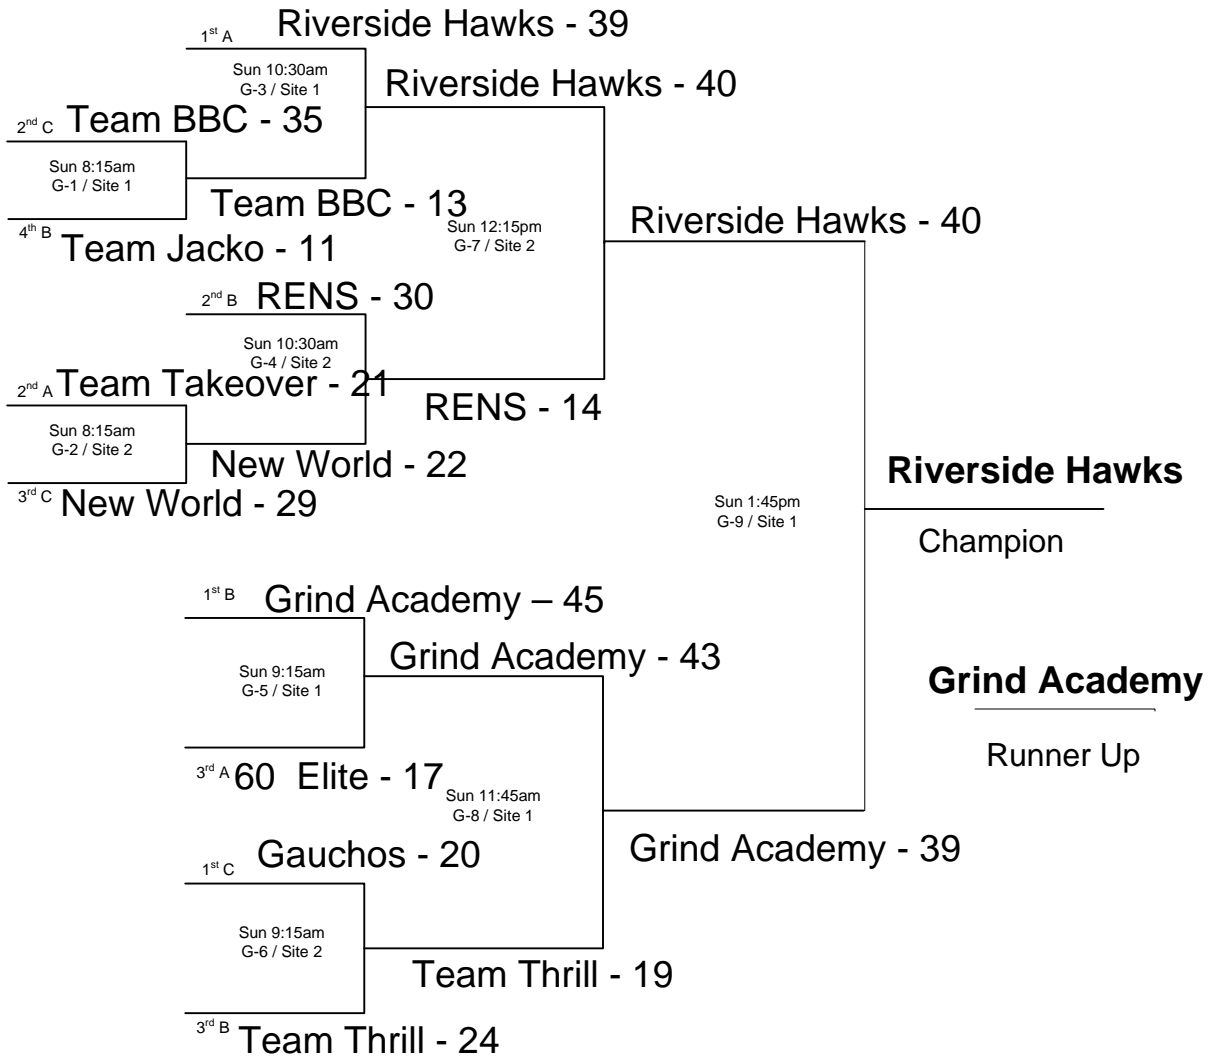

2018 Maryland Invitation 8:Under/2nd Grade Division 6/8 – 6/10

Final Version
June 11, 2018
4:30pm

Note: H - V = Home - Visitor

Sites:

1) The teams listed first in the "Pool Play" is considered the HOME team. The HOME teams wear WHITE.

1 = Virginia Merrick – Ct. 1
2 = Virginia Merrick – Ct. 2

2) The teams listed on the top of the bracket in "Bracket Play" is considered the HOME team.