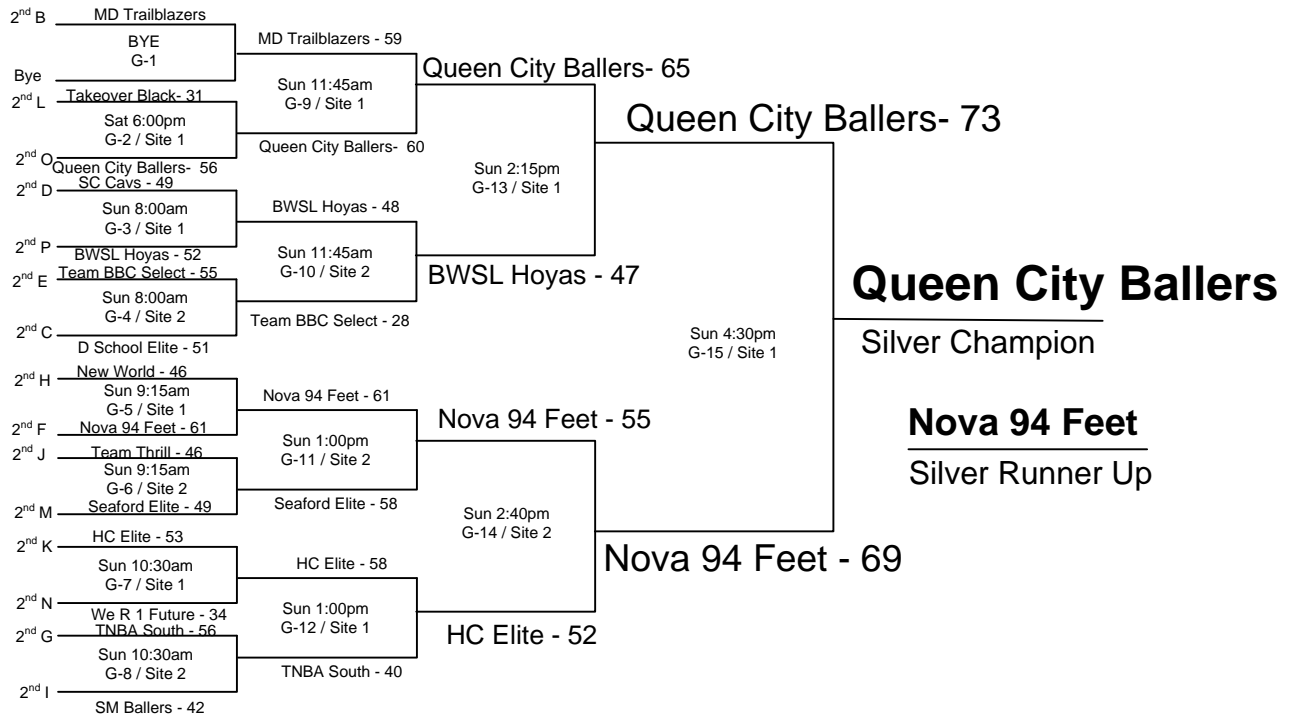

2018 Maryland Invitation 13:Under/7th Grade Division 6/8 – 6/10

Final Version
June 11, 2018
4:30pm

Sites:

- 1 = Bullis School – Ct. 1
- 2 = Bullis School – Ct. 2
- 3 = Elizabeth Seton High School – Ct. 1
- 4 = Suitland High School – Ct. 1
- 5 = Suitland High School – Ct. 2
- 6 = Potomac High School – Ct. 1

Note: H - V = Home - Visitor

1) The teams listed first in the "Pool Play" is considered the HOME team. The HOME teams wear WHITE.
2) The teams listed on the top of the bracket in "Bracket Play" is considered the HOME team.