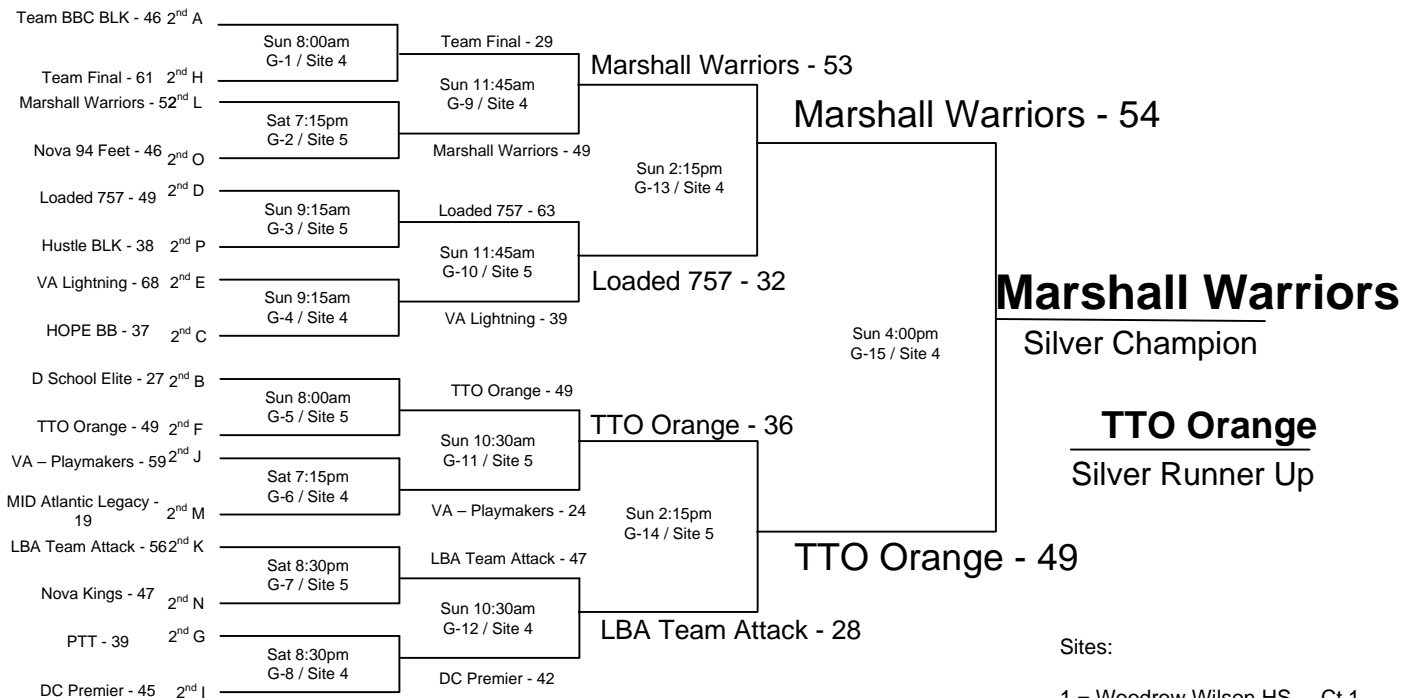

Note: H - V = Home - Visitor

1. The teams listed first in the "Pool Play" is considered the HOME team. The HOME teams wear WHITE.
2. The teams listed on the top of the bracket in "Bracket Play" is considered the HOME team.

1. Sites:
1. 1 = Woodrow Wilson HS – Ct 1
  2. 2 = Woodrow Wilson HS – Ct 2
  3. 3 = Woodrow Wilson HS – Ct 3
  4. 4 = Landon High School – Ct 1
  5. 5 = Landon High School – Ct 2