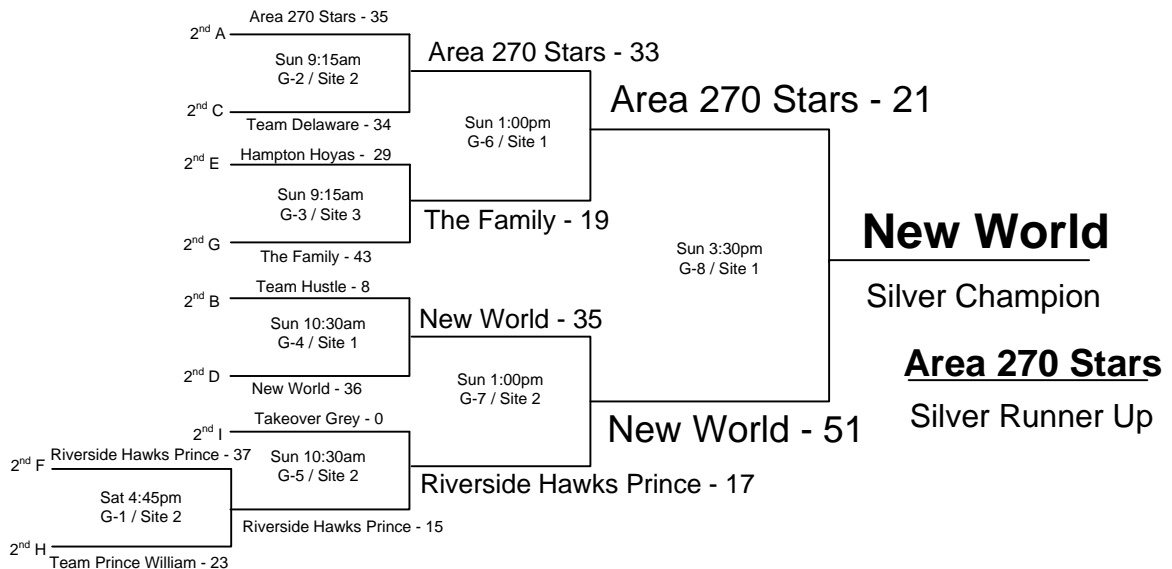

2018 Maryland Invitation 9:Under/3rd Grade Division 6/8 – 6/10

Final Version
June 11, 2018
4:30pm

POOL F

W	L	finish	district-team
0	2		F1 MD – Team Thrill Black
1	1		F2 NY – Riverside Hawks - Prince
2	0		F3 PV – TJ Lakers

Home	Score	Visitor	Score	Day	Time	Site
F2	32	F3	38	Sat	8:00am	1
F1	27	F2	33	Sat	10:30am	3
F1	27	F3	30	Sat	2:15pm	1
3rd E	41	3rd F	38	Sat	6:00pm	3

POOL G

W	L	finish	district-team
1	1		G1 MI – The Family
2	0		G2 PV – Team Durant
0	2		G3 MD - Bankshot

Home	Score	Visitor	Score	Day	Time	Site
G2	44	G3	9	Fri	7:30pm	3
G1	31	G2	40	Sat	9:15am	3
G1	43	G3	31	Sat	1:00pm	3
3rd G	35	3rd I	31	Sat	4:45pm	3

POOL H

W	L	finish	district-team
2	0		H1 GA – Team Power
0	2		H2 MD – DMV Wildcats
1	1		H3 VA – Team Prince William

Home	Score	Visitor	Score	Day	Time	Site
H2	38	H3	54	Fri	8:45pm	1
H1	50	H3	42	Sat	10:30am	1
H1	41	H2	17	Sat	2:15pm	2
3rd H	35	3rd I	32	Sat	7:15pm	1

POOL I

W	L	finish	district-team
2	0		I1 IN – North Coast Blue Chips
1	1		I2 PV – Takeover - Grey
0	2		I3 PV – College Bound Athletes

Home	Score	Visitor	Score	Day	Time	Site
I2	24	I3	19	Fri	8:45pm	3
I1	39	I3	8	Sat	10:30am	2
I1	20	I2	9	Sat	2:15pm	3
3rd G	35	3rd I	31	Sat	4:45pm	3
3rd H	35	3rd I	32	Sat	7:15pm	1

Note: H - V = Home - Visitor

Sites:

1) The teams listed first in the "Pool Play" is considered the HOME team. The HOME teams wear WHITE.

1 = Bowie City Gym – Ct. 1
2 = Bowie City Gym – Ct. 2
3 = Bowie City Gym – Ct. 3

2) The teams listed on the top of the bracket in "Bracket Play" is considered the HOME team.

Note: H - V = Home - Visitor

Sites:

1) The teams listed first in the "Pool Play" is considered the HOME team. The HOME teams wear WHITE.

2) The teams listed on the top of the bracket in "Bracket Play" is considered the HOME team.

1 = Bowie City Gym – Ct. 1
2 = Bowie City Gym – Ct. 2
3 = Bowie City Gym – Ct. 3