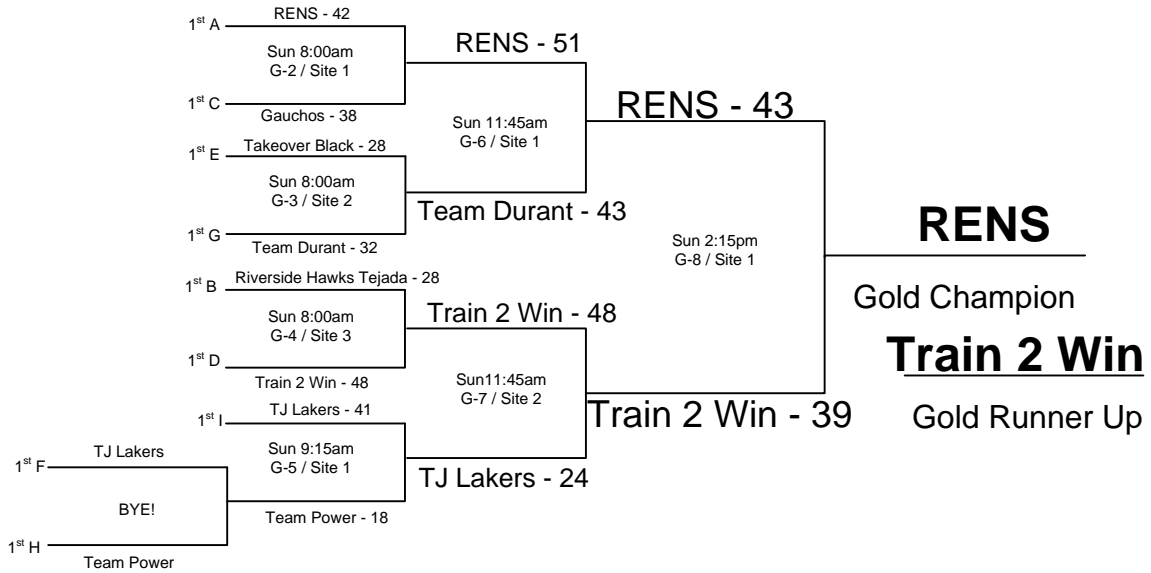

2018 Maryland Invitation 9:Under/3rd Grade Division 6/8 – 6/10

Final Version
June 11, 2018
4:30pm

POOL F

W	L	finish	district-team
0	2		F1 MD – Team Thrill Black
1	1		F2 NY – Riverside Hawks - Prince
2	0		F3 PV – TJ Lakers

Home	Score	Visitor	Score	Day	Time	Site
F2	32	F3	38	Sat	8:00am	1
F1	27	F2	33	Sat	10:30am	3
F1	27	F3	30	Sat	2:15pm	1
3rd E	41	3rd F	38	Sat	6:00pm	3

POOL G

W	L	finish	district-team
1	1		G1 MI – The Family
2	0		G2 PV – Team Durant
0	2		G3 MD - Bankshot

Home	Score	Visitor	Score	Day	Time	Site
G2	44	G3	9	Fri	7:30pm	3
G1	31	G2	40	Sat	9:15am	3
G1	43	G3	31	Sat	1:00pm	3
3rd G	35	3rd I	31	Sat	4:45pm	3

POOL H

W	L	finish	district-team
2	0		H1 GA – Team Power
0	2		H2 MD – DMV Wildcats
1	1		H3 VA – Team Prince William

Home	Score	Visitor	Score	Day	Time	Site
H2	38	H3	54	Fri	8:45pm	1
H1	50	H3	42	Sat	10:30am	1
H1	41	H2	17	Sat	2:15pm	2
3rd H	35	3rd I	32	Sat	7:15pm	1

POOL I

W	L	finish	district-team
2	0		I1 IN – North Coast Blue Chips
1	1		I2 PV – Takeover - Grey
0	2		I3 PV – College Bound Athletes

Home	Score	Visitor	Score	Day	Time	Site
I2	24	I3	19	Fri	8:45pm	3
I1	39	I3	8	Sat	10:30am	2
I1	20	I2	9	Sat	2:15pm	3
3rd G	35	3rd I	31	Sat	4:45pm	3
3rd H	35	3rd I	32	Sat	7:15pm	1

Note: H - V = Home - Visitor

Sites:

1) The teams listed first in the "Pool Play" is considered the HOME team. The HOME teams wear WHITE.

1 = Bowie City Gym – Ct. 1
2 = Bowie City Gym – Ct. 2
3 = Bowie City Gym – Ct. 3

2) The teams listed on the top of the bracket in "Bracket Play" is considered the HOME team.

Note: H - V = Home - Visitor

Sites:

1) The teams listed first in the "Pool Play" is considered the HOME team. The HOME teams wear WHITE.

2) The teams listed on the top of the bracket in "Bracket Play" is considered the HOME team.

1 = Bowie City Gym – Ct. 1
2 = Bowie City Gym – Ct. 2
3 = Bowie City Gym – Ct. 3