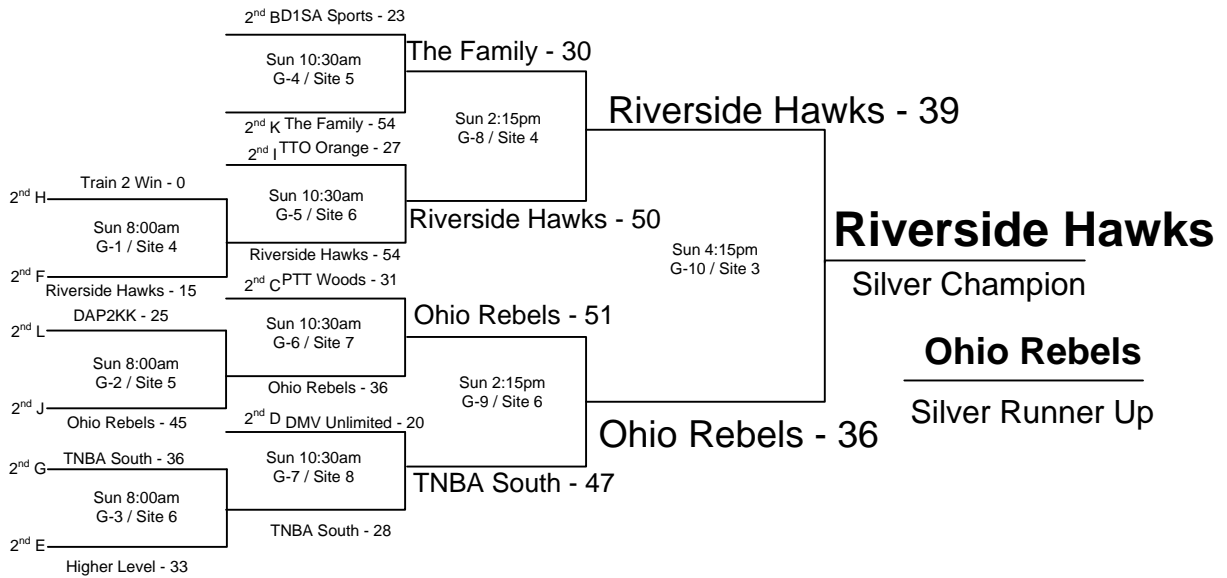

2018 Maryland Invitation 10:Under/4th Grade Division 6/8 – 6/10

Final Version
June 11, 2018
4:30pm

Sites:

Note: H - V = Home - Visitor

1) The teams listed first in the "Pool Play" is considered the HOME team. The HOME teams wear WHITE.

2) The teams listed on the top of the bracket in "Bracket Play" is considered the HOME team.

1 = Athletic Republic	Ct. 1	2 = Athletic Republic	Ct. 2
3 = Athletic Republic	Ct. 3	4 = Athletic Republic	Ct. 4
5 = Athletic Republic	Ct. 5	6 = Athletic Republic	Ct. 6
7 = Athletic Republic	Ct. 7	8 = Athletic Republic	Ct. 8
9 = Virginia Merrick	Ct. 1	10 = Virginia Merrick	Ct. 2
12 = Bowie City Gym	Ct. 3