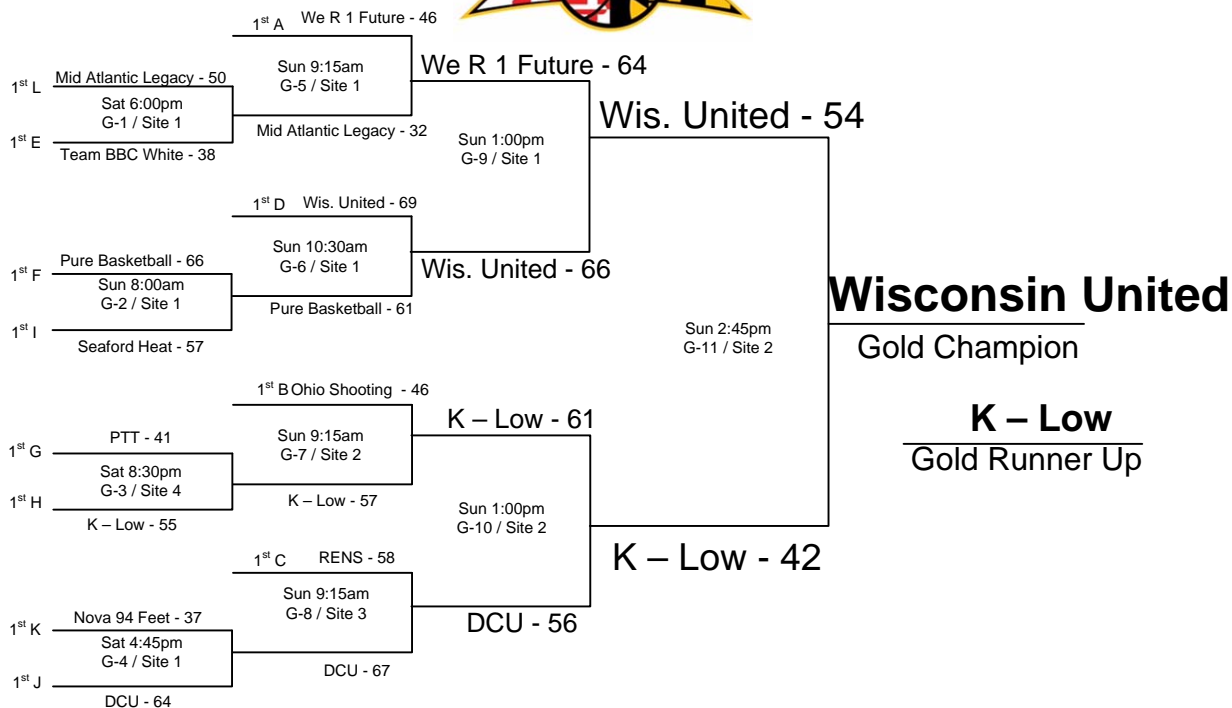

Sites:

- 1 = The Campus Ct. 1
- 2 = The Campus Ct. 2
- 3 = The Campus Ct. 3
- 4 = Crossland High School Ct. 1

Note: H - V = Home - Visitor

1) The teams listed first in the "Pool Play" is considered the HOME team. The HOME teams wear WHITE.

2) The teams listed on the top of the bracket in "Bracket Play" is considered the HOME team.