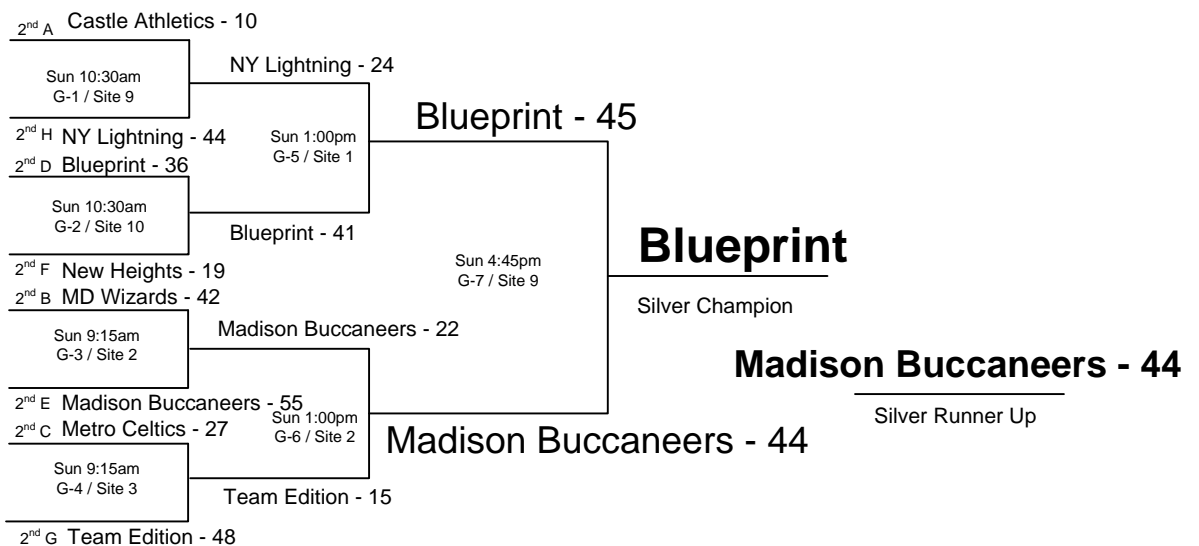

Note: H - V = Home - Visitor

Sites:

1) The teams listed first in the "Pool Play" is considered the HOME team. The HOME teams wear WHITE.

2) The teams listed on the top of the bracket in "Bracket Play" is considered the HOME team.

1 = MD Jr. Sports - Ct. 1  
3 = MD Jr. Sports - Ct. 3  
6 = MD Jr. Sports - Ct. 6  
9 = MD Jr. Sports - Ct. 9

2 = MD Jr. Sports – Ct. 2  
5 = MD Jr. Sports – Ct. 5  
8 = MD Jr. Sports – Ct. 8  
10 = MD Jr. Sports – Ct. 10