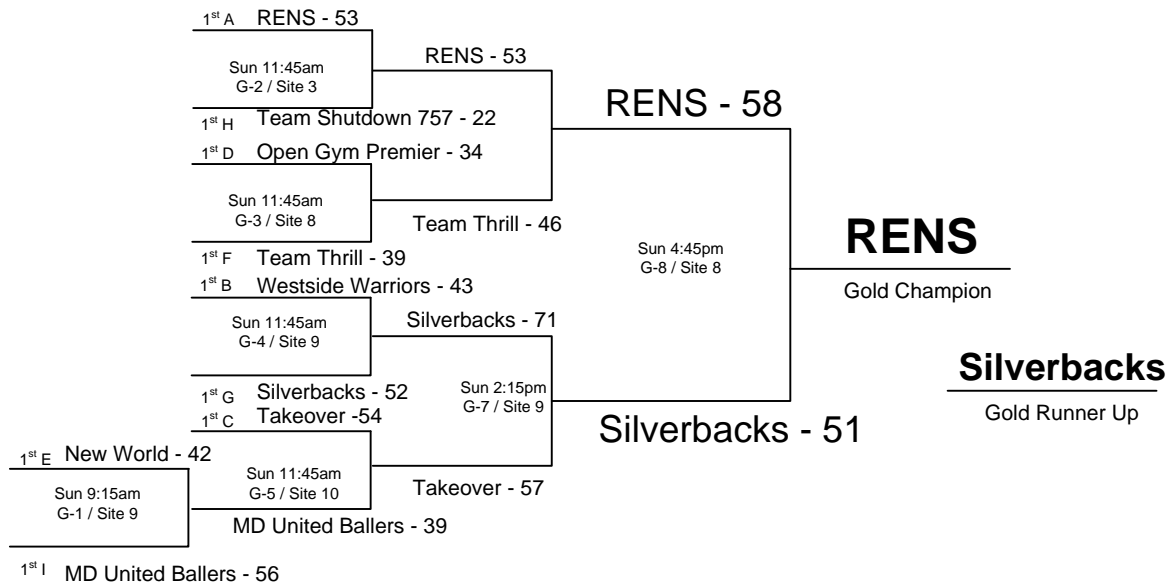

Note: H - V = Home - Visitor

Sites:

1) The teams listed first in the "Pool Play" is considered the HOME team. The HOME teams wear WHITE.

2) The teams listed on the top of the bracket in "Bracket Play" is considered the HOME team.

1 = MD Jr. Sports - Ct. 1
3 = MD Jr. Sports - Ct. 3
6 = MD Jr. Sports - Ct. 6
9 = MD Jr. Sports - Ct. 9

2 = MD Jr. Sports – Ct. 2
5 = MD Jr. Sports – Ct. 5
8 = MD Jr. Sports – Ct. 8
10 = MD Jr. Sports – Ct. 10