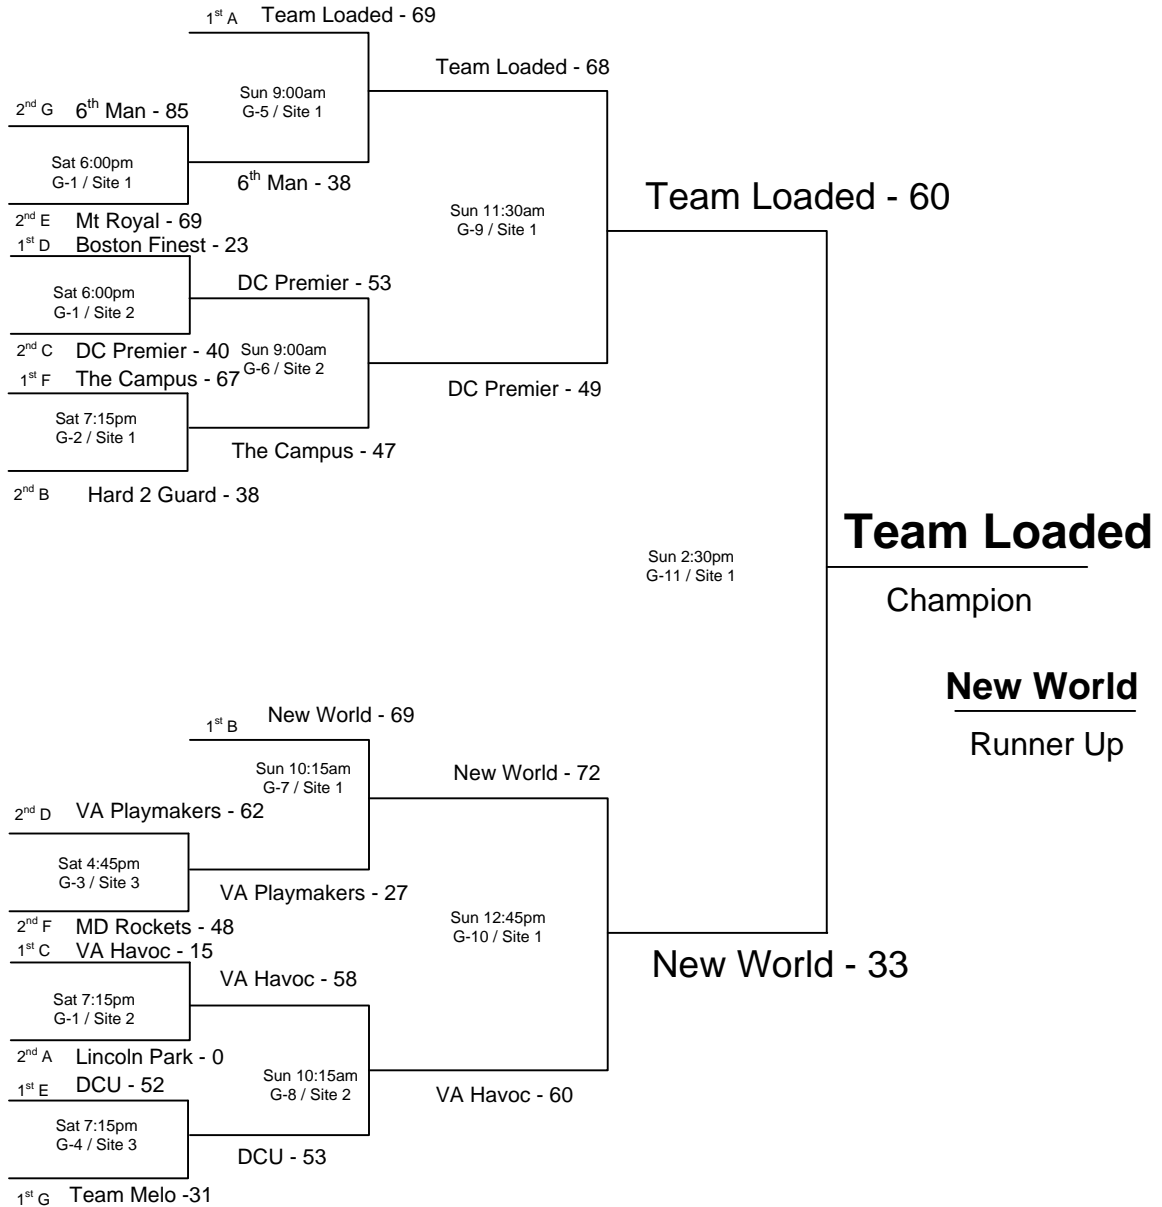

2018 Maryland Invitation 14:Under/8th Grade Division 2/17 – 2/18

Final Version
2/14/18 8:30pm

POOL F

W L finish

0	2
1	1
2	0

F1
F2
F3

district-team

NJ - WBA
MD – MD Rockets
VA – The Campus

Home	Score	Visitor	Score	Day	Time	Site
F2	<u>47</u>	F3	<u>51</u>	Sat	9:15am	1
F1	<u>36</u>	F2	<u>52</u>	Sat	11:45am	2
F1	<u>32</u>	F3	<u>59</u>	Sat	2:15pm	3
3rd E	<u>51</u>	3rd F	<u>64</u>	Sat	4:45pm	2
3rd F	<u>38</u>	3rd G	<u>50</u>	Sun	9:00am	3

POOL G

W L finish

0	2
2	0
1	1

G1
G2
G3

district-team

VA – Nova Suns
PV – 6th Man Warriors
MD – Team Melo

Home	Score	Visitor	Score	Day	Time	Site
G1	<u>53</u>	G2	<u>67</u>	Sat	9:15am	2
G2	<u>66</u>	G3	<u>54</u>	Sat	11:45am	3
G1	<u>55</u>	G3	<u>56</u>	Sat	3:30pm	1
3rd F	<u>38</u>	3rd G	<u>50</u>	Sun	9:00am	3

Note:

H - V = Home - Visitor

Sites:

1 = The Campus - Ct. 1
3 = The Campus - Ct. 3

2 = The Campus – Ct. 2

1) The teams listed first in the "Pool Play" is considered the HOME team. The HOME teams wear WHITE.

2) The teams listed on the top of the bracket in "Bracket Play" is considered the HOME team.

Note: H - V = Home - Visitor

Sites:

1) The teams listed first in the "Pool Play" is considered the HOME team. The HOME teams wear WHITE.

1 = The Campus - Ct. 1
3 = The Campus - Ct. 3

2 = The Campus – Ct. 2

2) The teams listed on the top of the bracket in "Bracket Play" is considered the HOME team.