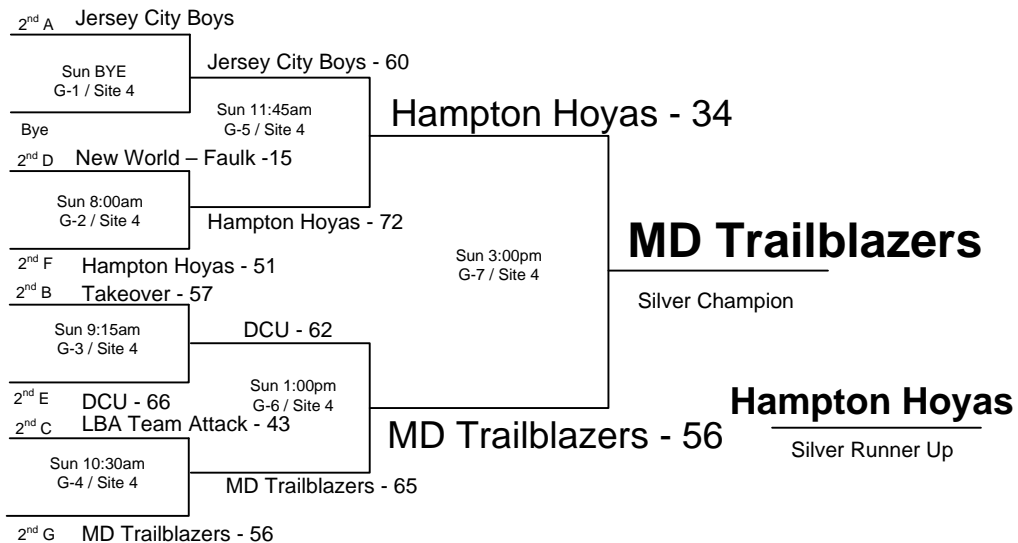

Note: H - V = Home - Visitor

1) The teams listed first in the "Pool Play" is considered the HOME team. The HOME teams wear WHITE.

2) The teams listed on the top of the bracket in "Bracket Play" is considered the HOME team.

Sites:

- 1 = Holy Trinity Episcopal School - Ct. 1
- 2 = Holy Trinity Episcopal School – Ct. 2
- 3 = Kelly Miller MS - Ct. 1
- 4 = Virginia Merrick Rec Center – Ct. 1