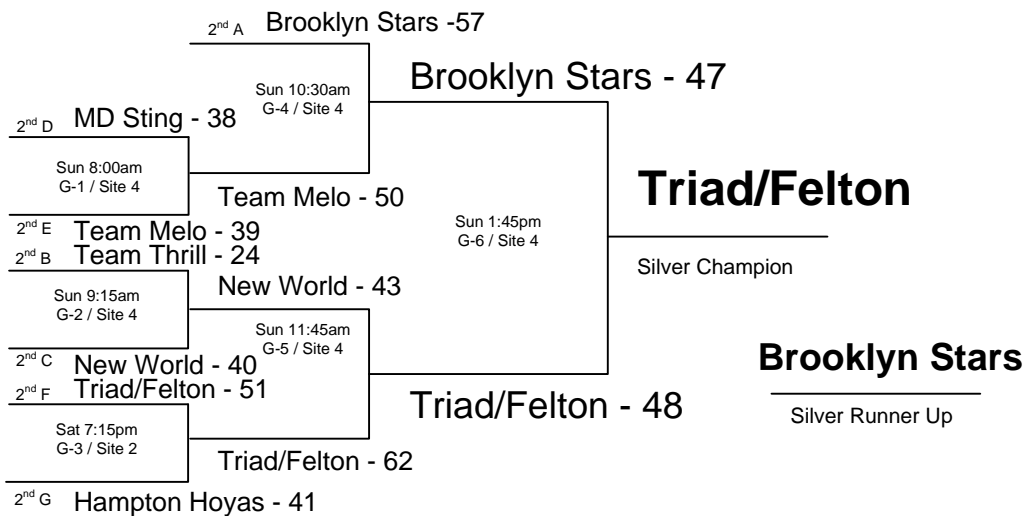

Note: H - V = Home - Visitor

1) The teams listed first in the "Pool Play" is considered the HOME team. The HOME teams wear WHITE.

2) The teams listed on the top of the bracket in "Bracket Play" is considered the HOME team.

Sites:

- 1 = MD Jr. Sports – Ct. 1
- 2 = Crossland High School - Ct. 1
- 3 = Crossland High School – Ct. 2
- 4 = Kelly Miller MS
- 8 = MD Jr. Sports – Ct. 8
- 9 = MD Jr. Sports – Ct. 9