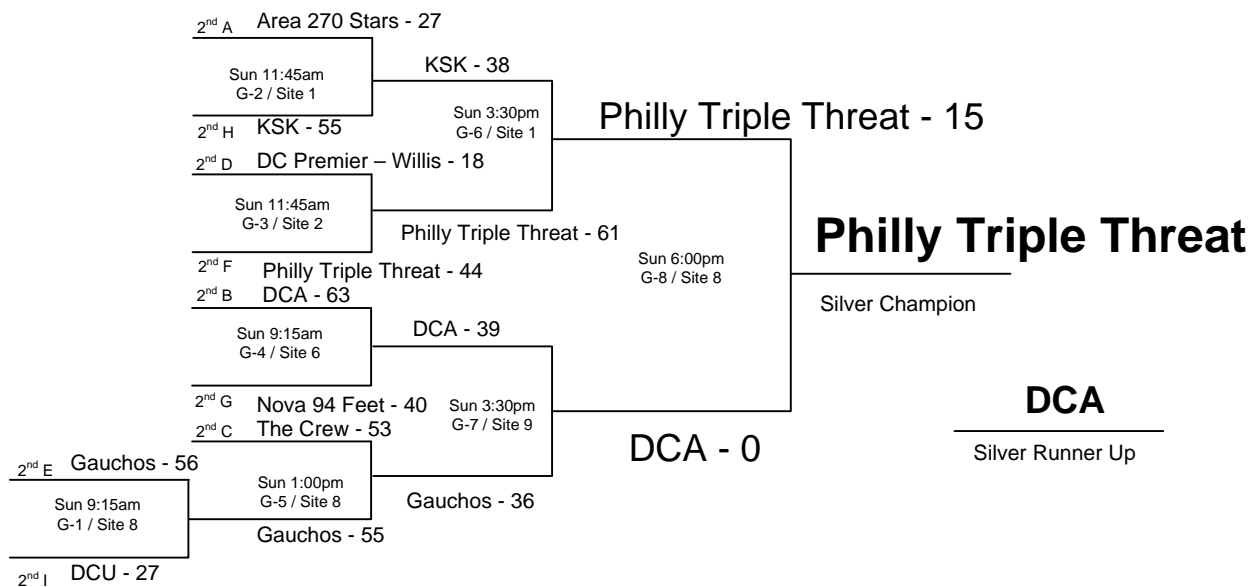

Note: H - V = Home - Visitor

Sites:

1) The teams listed first in the "Pool Play" is considered the HOME team. The HOME teams wear WHITE.

2) The teams listed on the top of the bracket in "Bracket Play" is considered the HOME team.

1 = MD Jr. Sports - Ct. 1
3 = MD Jr. Sports - Ct. 3
6 = MD Jr. Sports - Ct. 6
9 = MD Jr. Sports - Ct. 9

2 = MD Jr. Sports – Ct. 2
5 = MD Jr. Sports – Ct. 5
8 = MD Jr. Sports – Ct. 8
10 = MD Jr. Sports – Ct. 10