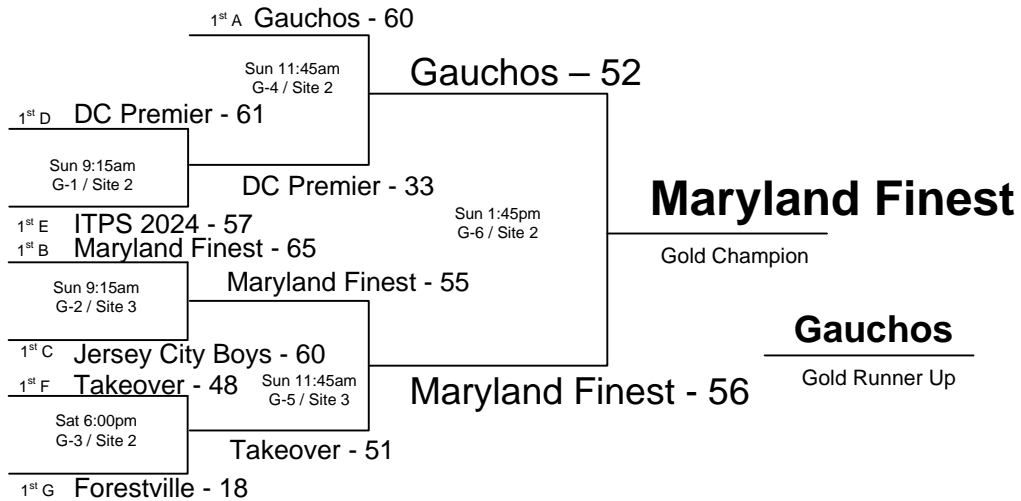

Note: H - V = Home - Visitor

1) The teams listed first in the "Pool Play" is considered the HOME team. The HOME teams wear WHITE.

2) The teams listed on the top of the bracket in "Bracket Play" is considered the HOME team.

Sites:

- 1 = MD Jr. Sports – Ct. 1
- 2 = Crossland High School - Ct. 1
- 3 = Crossland High School – Ct. 2
- 4 = Kelly Miller MS
- 8 = MD Jr. Sports – Ct. 8
- 9 = MD Jr. Sports – Ct. 9