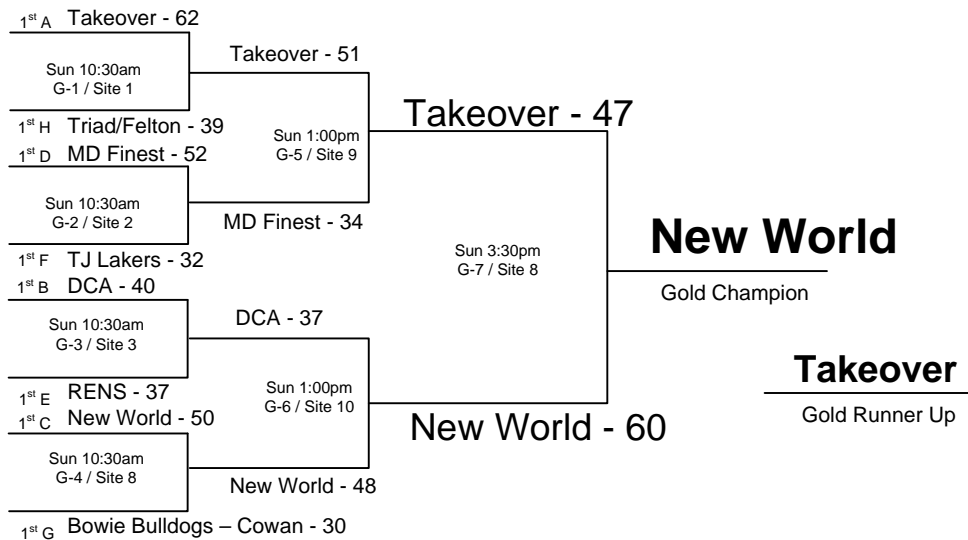

Note: H - V = Home - Visitor

Sites:

1) The teams listed first in the "Pool Play" is considered the HOME team. The HOME teams wear WHITE.

2) The teams listed on the top of the bracket in "Bracket Play" is considered the HOME team.

1 = MD Jr. Sports - Ct. 1  
3 = MD Jr. Sports - Ct. 3  
6 = MD Jr. Sports - Ct. 6  
9 = MD Jr. Sports - Ct. 9

2 = MD Jr. Sports – Ct. 2  
5 = MD Jr. Sports – Ct. 5  
8 = MD Jr. Sports – Ct. 8  
10 = MD Jr. Sports – Ct. 10