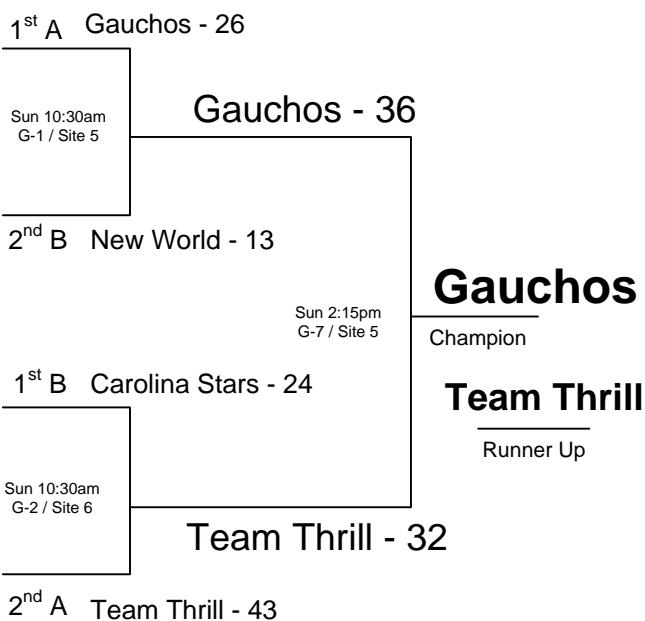

**POOL A**

W	L	finish
2	1	
3	0	
1	2	
0	3	

A1	MD – Team Thrill
A2	NY - Gauchos
A3	PV – MD Mavericks
A4	VA – Nova 94 Feet

Home	Score	Visitor	Score	Day	Time	Site
A2	30	A3	9	Sat	11:45am	10
A1	36	A4	7	Sat	9:15am	6
A1	31	A3	14	Sat	2:15pm	5
A2	34	A4	8	Sat	2:15pm	6
A3	8	A4	6	Sat	6:00pm	5
A1	23	A2	25	Sat	6:00pm	6
3 <sup>rd</sup> A	14	3 <sup>rd</sup> B	16	Sat	8:30pm	9

**Note:** H - V = Home - Visitor

Sites:

1) The teams listed first in the "Pool Play" is considered the HOME team. The HOME teams wear WHITE.

2) The teams listed on the top of the bracket in "Bracket Play" is considered the HOME team.