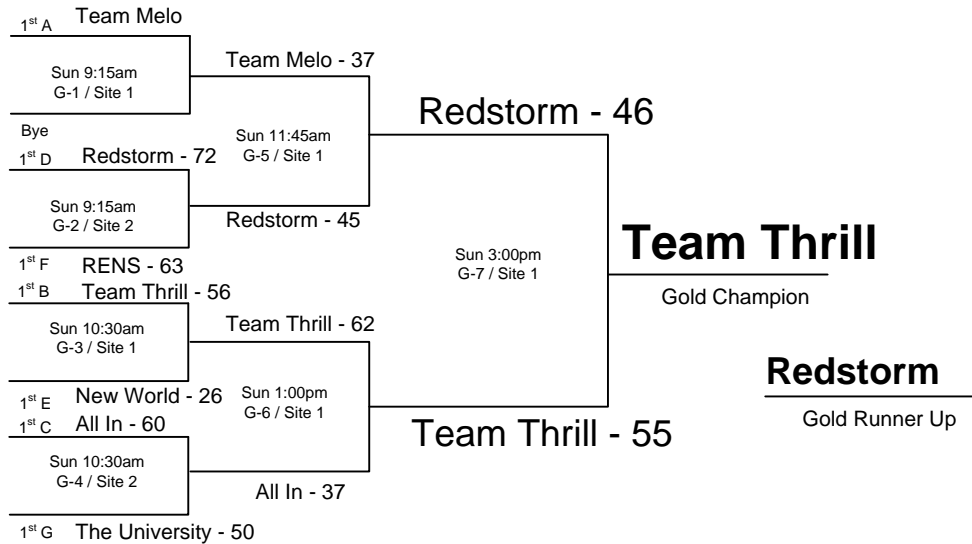

Note: H - V = Home - Visitor

1) The teams listed first in the "Pool Play" is considered the HOME team. The HOME teams wear WHITE.

2) The teams listed on the top of the bracket in "Bracket Play" is considered the HOME team.

Sites:

- 1 = Holy Trinity Episcopal School - Ct. 1
- 2 = Holy Trinity Episcopal School – Ct. 2
- 3 = Kelly Miller MS - Ct. 1
- 4 = Virginia Merrick Rec Center – Ct. 1