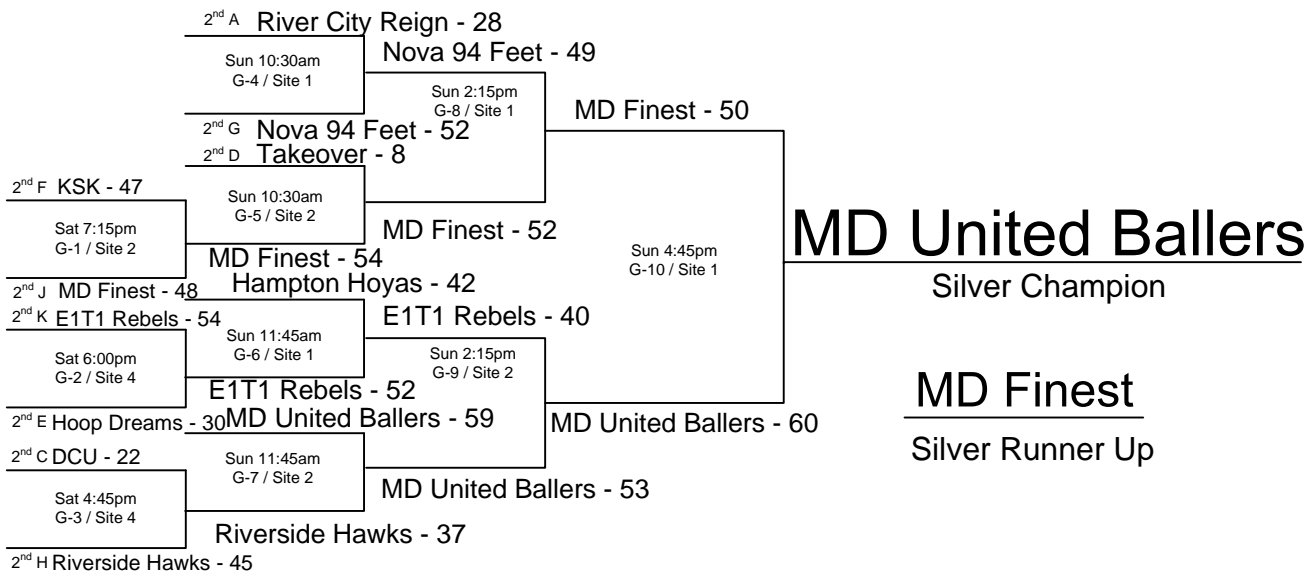

**POOL K**

W L finish

2	1
1	2
0	3
3	0

K1	FL – E1T1 Rebels
K2	WV – WV 3D Elite
K3	NJ – YW Ballers
K4	MN – Minnesota Spartans

district-team

Home	Score	Visitor	Score	Day	Time	Site
K2	42	K3	30	Sat	8:00am	3
K1	27	K4	43	Sat	8:00am	4
K1	47	K3	35	Sat	11:45am	4
K2	19	K4	43	Sat	11:45am	3
K1	35	K2	26	Sat	3:30pm	3
K3	14	K4	48	Sat	3:30pm	4