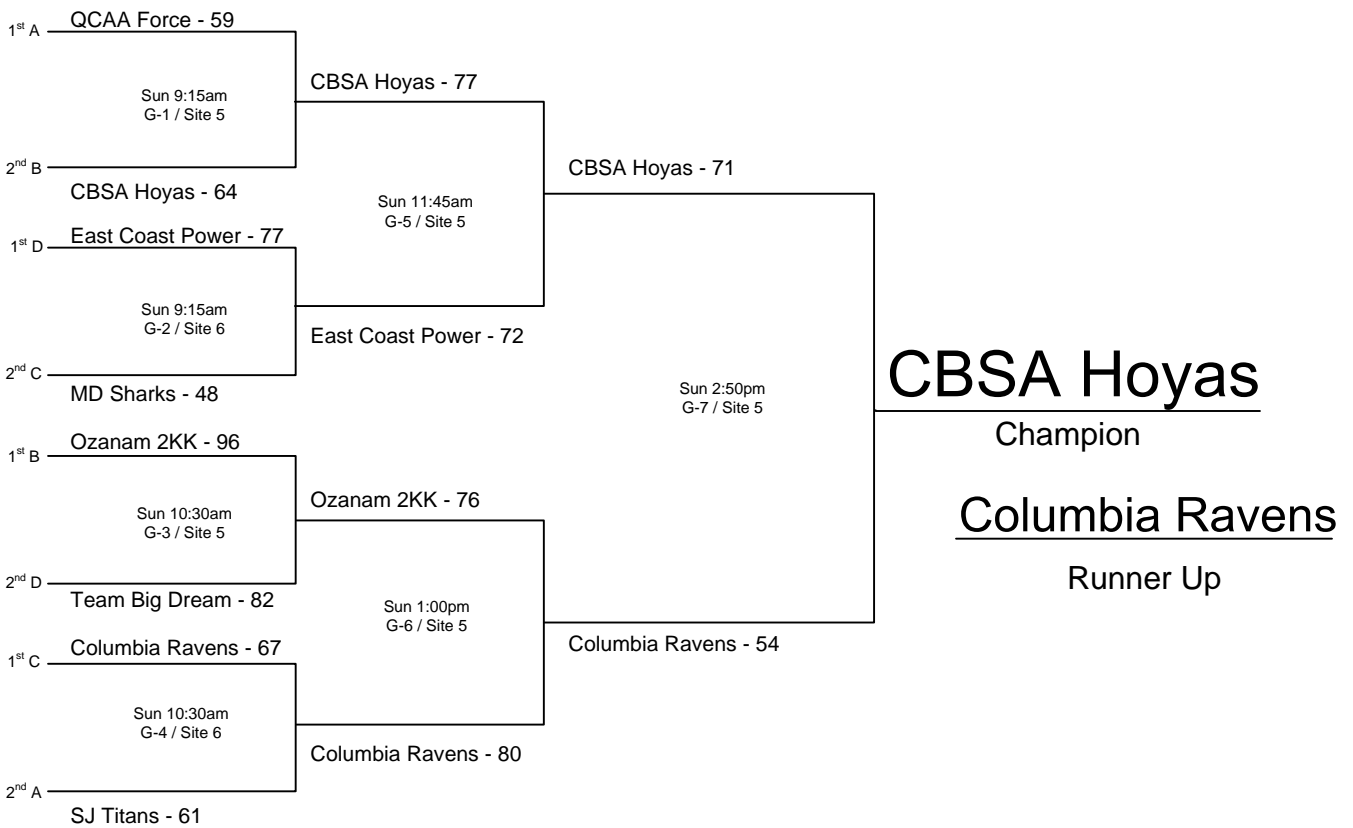

Note: H - V = Home - Visitor

1) The teams listed first in the "Pool Play" is considered the HOME team. The HOME teams wear WHITE.

2) The teams listed on the top of the bracket in "Bracket Play" is considered the HOME team.

Site:

- 1 = Dunbar High School – Ct. 1
- 2 = Dunbar High School – Ct. 2
- 3 = Suitland High School – Ct. 1
- 4 = Suitland High School – Ct. 2
- 5 = Crossland High School – Ct. 1
- 6 = Crossland High School – Ct. 2