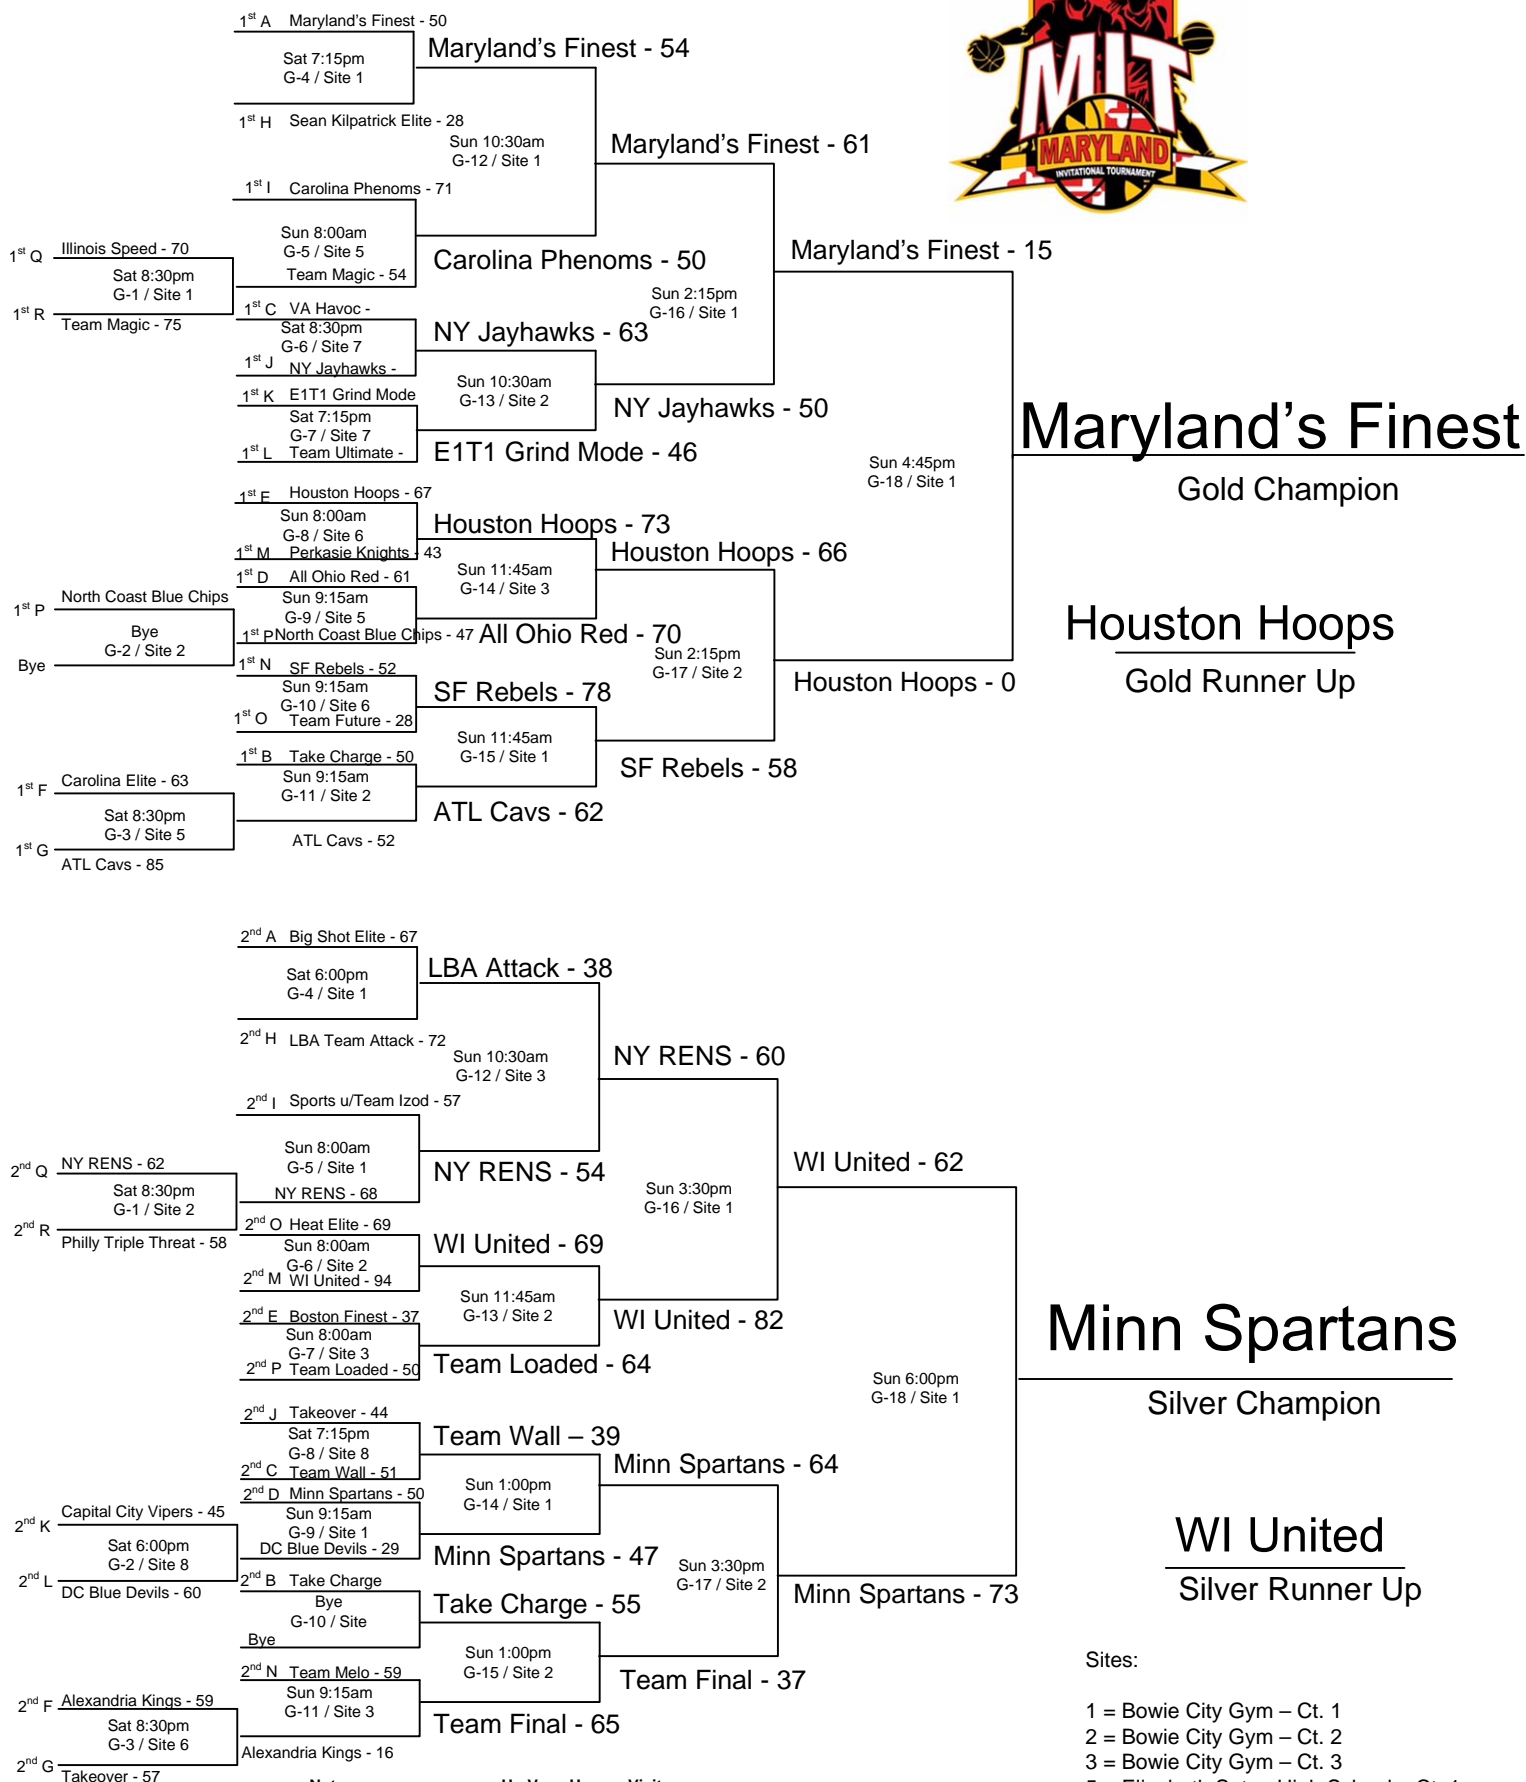

Note: H - V = Home - Visitor

1) The teams listed first in the "Pool Play" is considered the HOME team. The HOME teams wear WHITE.

2) The teams listed on the top of the bracket in "Bracket Play" is considered the HOME team.

Sites:

- 1 = Bowie City Gym – Ct. 1
- 2 = Bowie City Gym – Ct. 2
- 3 = Bowie City Gym – Ct. 3
- 5 = Elizabeth Seton High School – Ct. 1
- 6 = Elizabeth Seton High School – Ct. 2
- 7 = College Of Southern MD – Ct. 1
- 8 = College Of Southern MD - Ct. 2