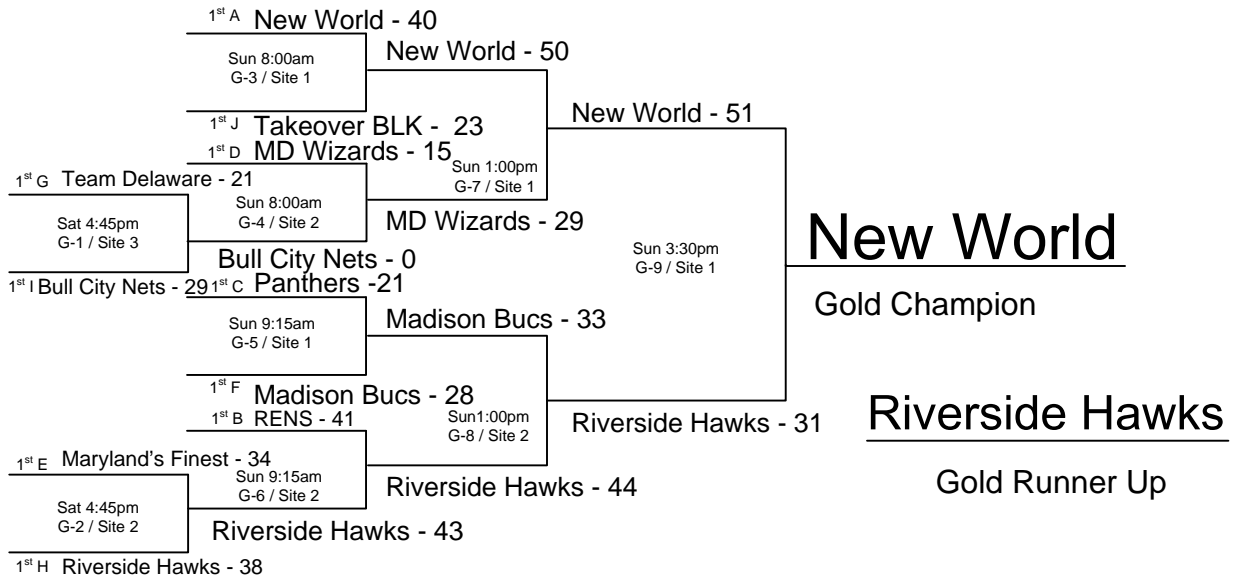

Note: H - V = Home - Visitor

1) The teams listed first in the "Pool Play" is considered the HOME team. The HOME teams wear WHITE.

2) The teams listed on the top of the bracket in "Bracket Play" is considered the HOME team.

Sites:

- 1 = Virginia Merrick – Ct 1
- 2 = Virginia Merrick – Ct. 2
- 3 = National Christian Academy
- 4 = Oxon Hill MS