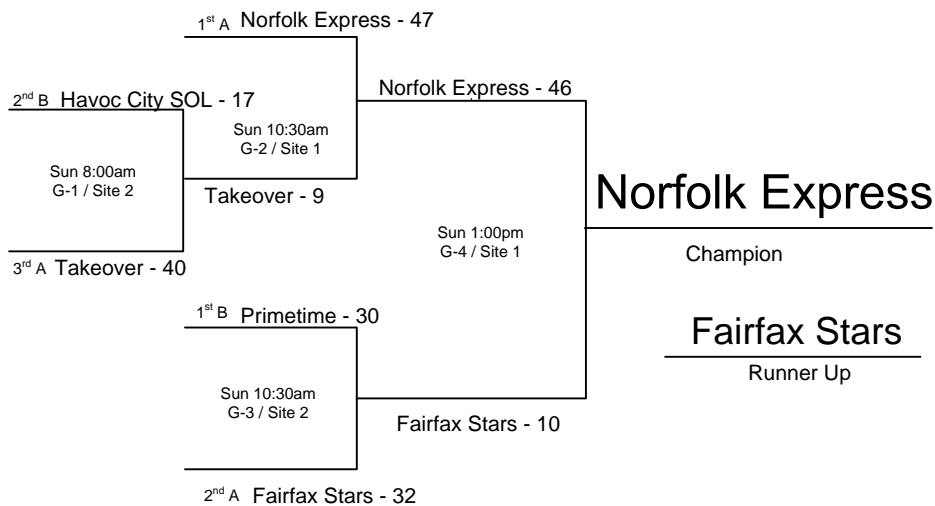

Note: H - V = Home - Visitor

- 1) The teams listed first in the "Pool Play" is considered the HOME team. The HOME teams wear WHITE.
- 2) The teams listed on the top of the bracket in "Bracket Play" is considered the HOME team.