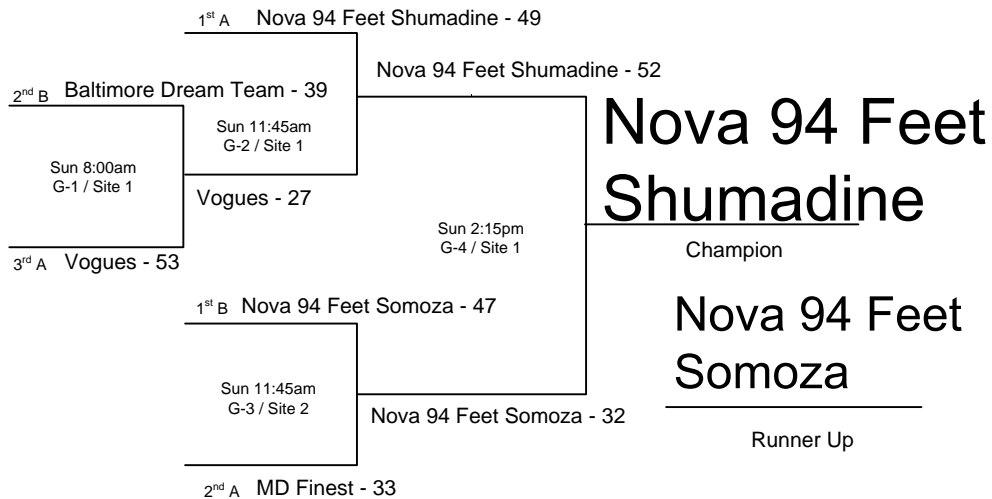

POOL B

W	L	finish	district-team
0	2		B1 MD – Baltimore Dream Team
2	0		B2 PV – Nova 94 Feet Somoza
0	0		

Home	Score	Visitor	Score	Day	Time	Site
A2	40	A3	24	Fri	8:45pm	1
A1	66	A3	17	Sat	6:00pm	1
A2	20	B2	47	Sat	8:30pm	1

Home	Score	Visitor	Score	Day	Time	Site
B1	19	B2	42	Sat	9:15am	1
A1	60	B1	15	Sat	2:15pm	1
A2	20	B2	47	Sat	8:30pm	1