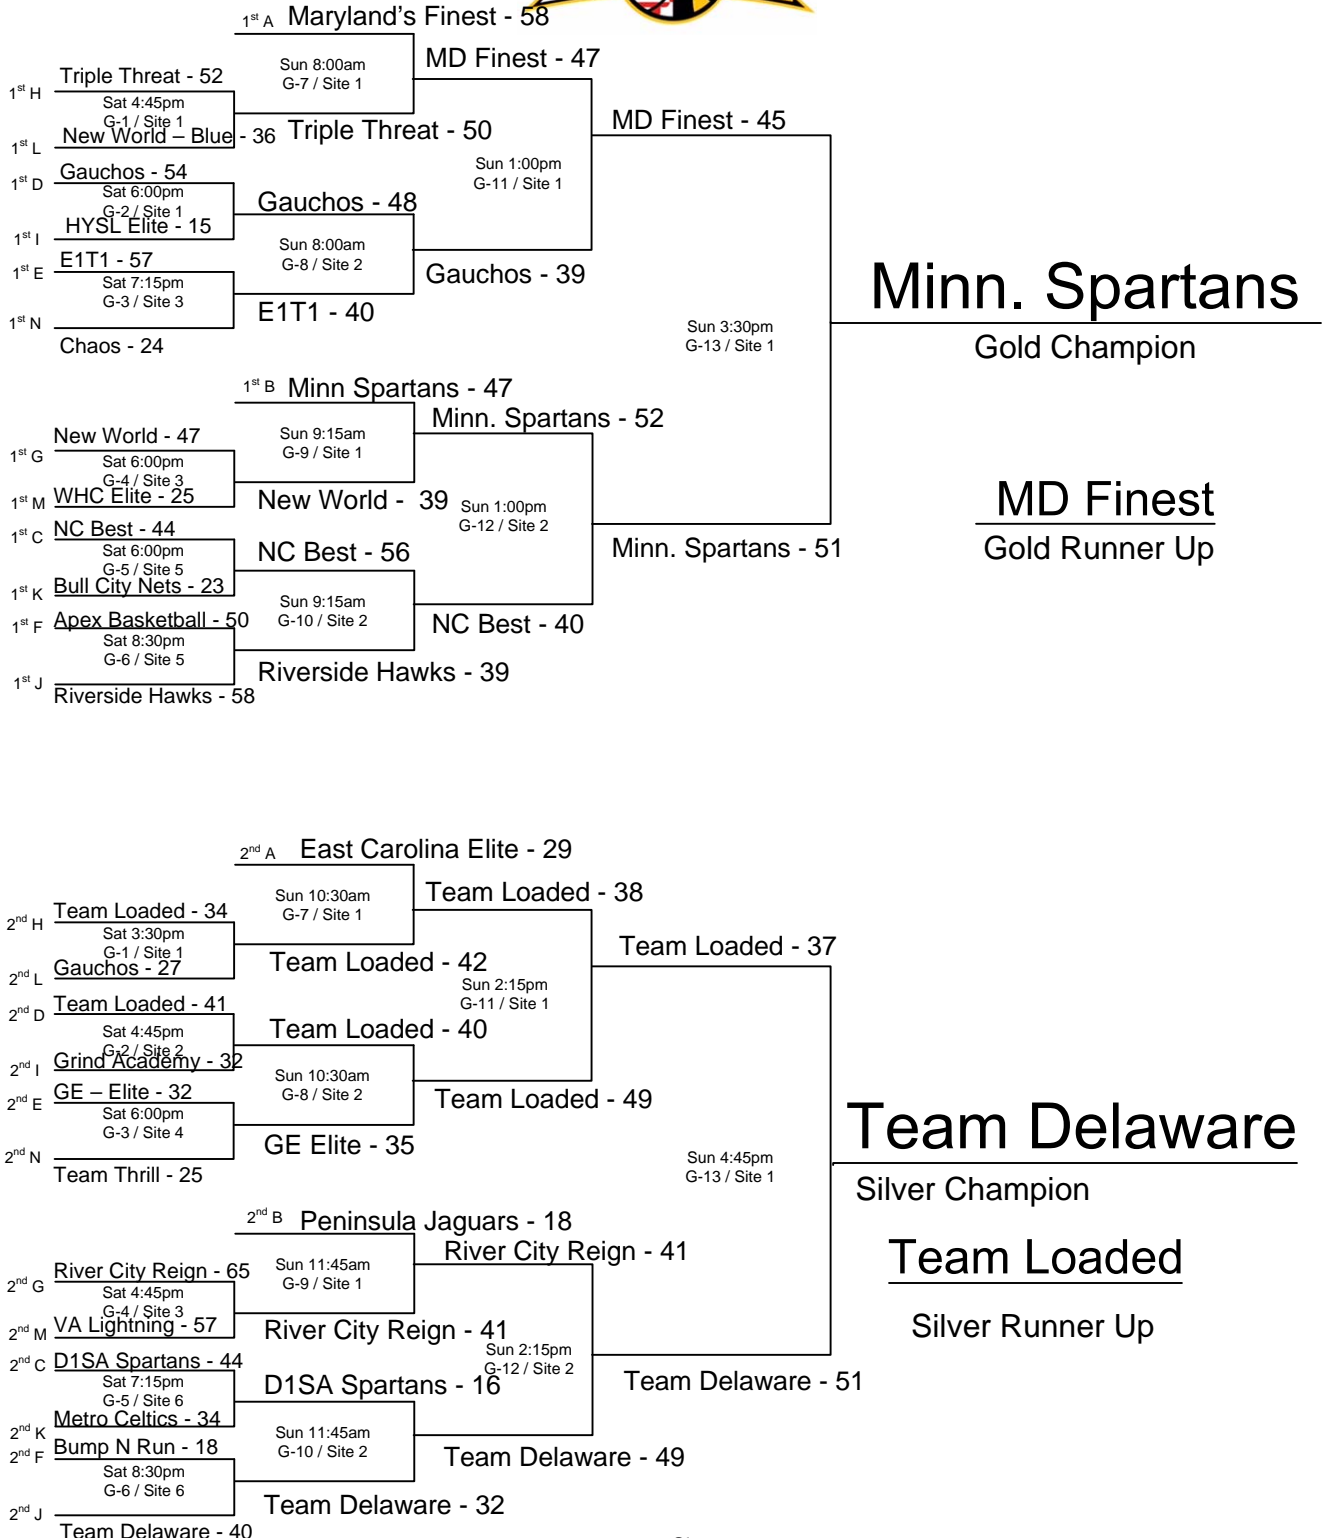

Note: JH - V = Home - Visitor

Sites:

- 1 = Friendly High School Ct. 1
- 3 = Crossland High School Ct. 1
- 5 = Suitland High School Ct. 1

- 2 = Friendly High School Ct. 2
- 4 = Crossland High School Ct. 2
- 6 = Suitland High School Ct. 2

1) The teams listed first in the "Pool Play" is considered the HOME team. The HOME teams wear WHITE.

2) The teams listed on the top of the bracket in "Bracket Play" is considered the HOME team.