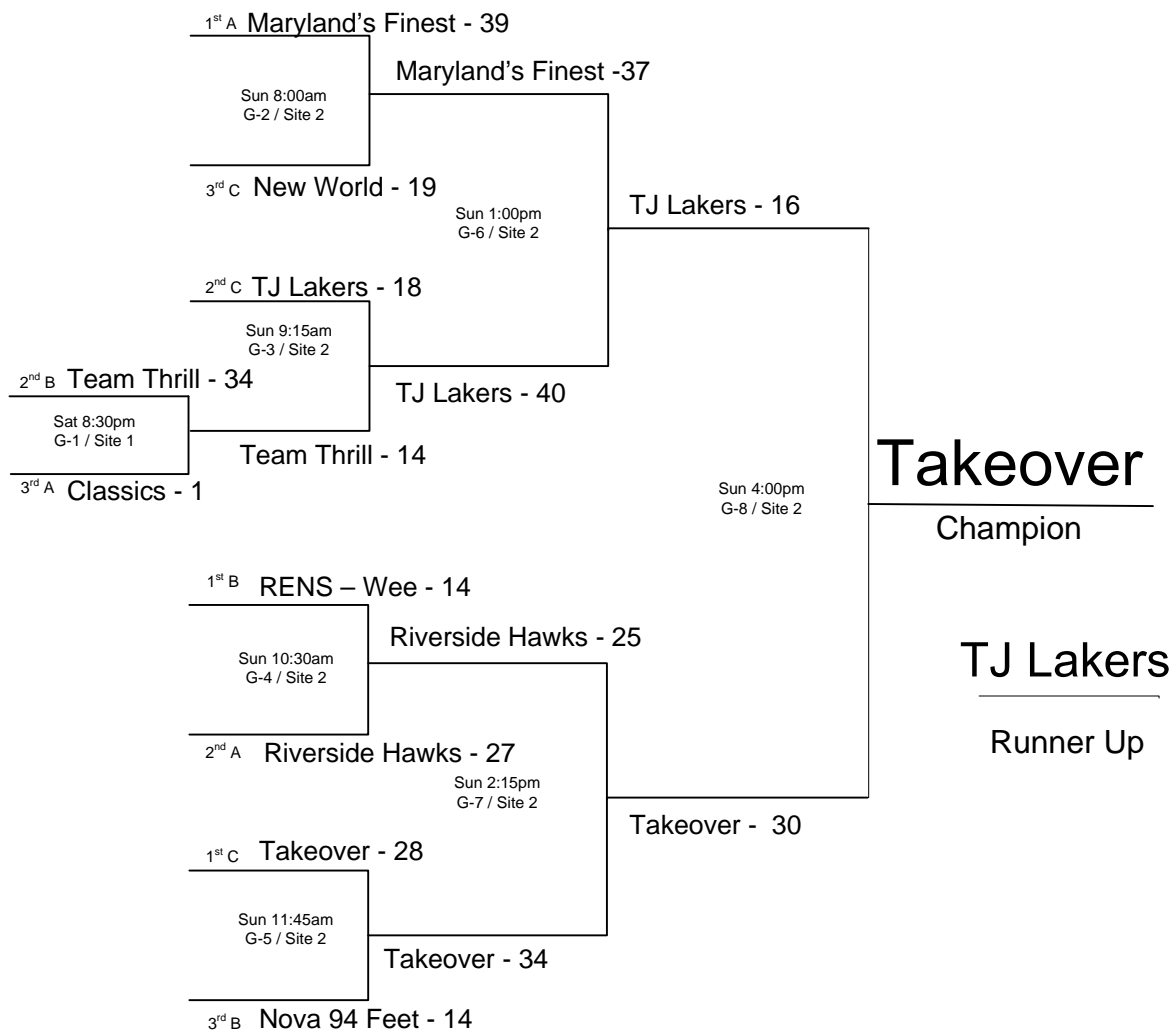

Note: H - V = Home - Visitor

Site:

1) The teams listed first in the "Pool Play" is considered the HOME team. The HOME teams wear WHITE.

1 = Bishop McNamara Main Gym
2 = Oxon Hill Middle School

2) The teams listed on the top of the bracket in "Bracket Play" is considered the HOME team.

POOL A

W	L	finish	district-team
2	0	A1	PV – New World
0	2	A2	NJ - KSK
1	1	A3	PA – Philly Triple Threat

Home	Score	Visitor	Score	Day	Time	Site
A1	41	A3	16	Sat	8:00am	2
A2	28	A3	37	Sat	11:45am	1
A1	45	A2	19	Sat	2:15pm	1
3rd A	35	3rd D	20	Sat	4:45pm	4

POOL B

W	L	finish	district-team
2	0	B1	NY - RENS
1	1	B2	PV – Forestville Falcons
0	2	B3	MD - Playmakers

Home	Score	Visitor	Score	Day	Time	Site
B2	35	B3	16	Fri	7:30pm	2
B1	31	B2	3	Sat	9:15am	2
B1	43	B3	13	Sat	3:30pm	2
3rd B	22	3rd E	15	Sat	6:00pm	1

POOL C

W	L	finish	district-team
1	1	C1	MD – Team Thrill
0	2	C2	IL – Illinois Speed
2	0	C3	PV - Panthers

Home	Score	Visitor	Score	Day	Time	Site
C1	35	C3	43	Fri	8:45pm	1
C2	18	C3	37	Sat	9:15am	1
C1	40	C2	23	Sat	1:00pm	3
3rd C	18	3rd F	20	Sat	3:30pm	4

POOL D

W	L	finish	district-team
2	0	D1	PV – MD Wizards
1	1	D2	NY - Gauchos
0	2	D3	VA – River City Reign

Home	Score	Visitor	Score	Day	Time	Site
D1	35	D3	9	Fri	8:45pm	2
D1	38	D2	19	Sat	10:30am	1
D2	37	D3	32	Sat	2:15pm	2
3rd A	35	3rd D	20	Sat	4:45pm	4

POOL E

W	L	finish	district-team
2	0	E1	PV – Maryland's Finest
0	2	E2	MA – MABC Bengals
1	1	E3	PV – Nova 94 Feet

Home	Score	Visitor	Score	Day	Time	Site
E1	34	E3	14	Fri	7:30pm	1
E1	27	E2	13	Sat	10:30am	2
E2	15	E3	39	Sat	1:00pm	2
3rd B	22	3rd E	15	Sat	6:00pm	1

Sites:

- 1 = Virginia Merrick – Ct. 1
- 2 = Virginia Merrick – Ct. 2
- 3 = National Christian Academy
- 4 = Oxon Hill MS

Note: H - V = Home - Visitor

1) The teams listed first in the "Pool Play" is considered the HOME team. The HOME teams wear WHITE.
2) The teams listed on the top of the bracket in "Bracket Play" is considered the HOME team.