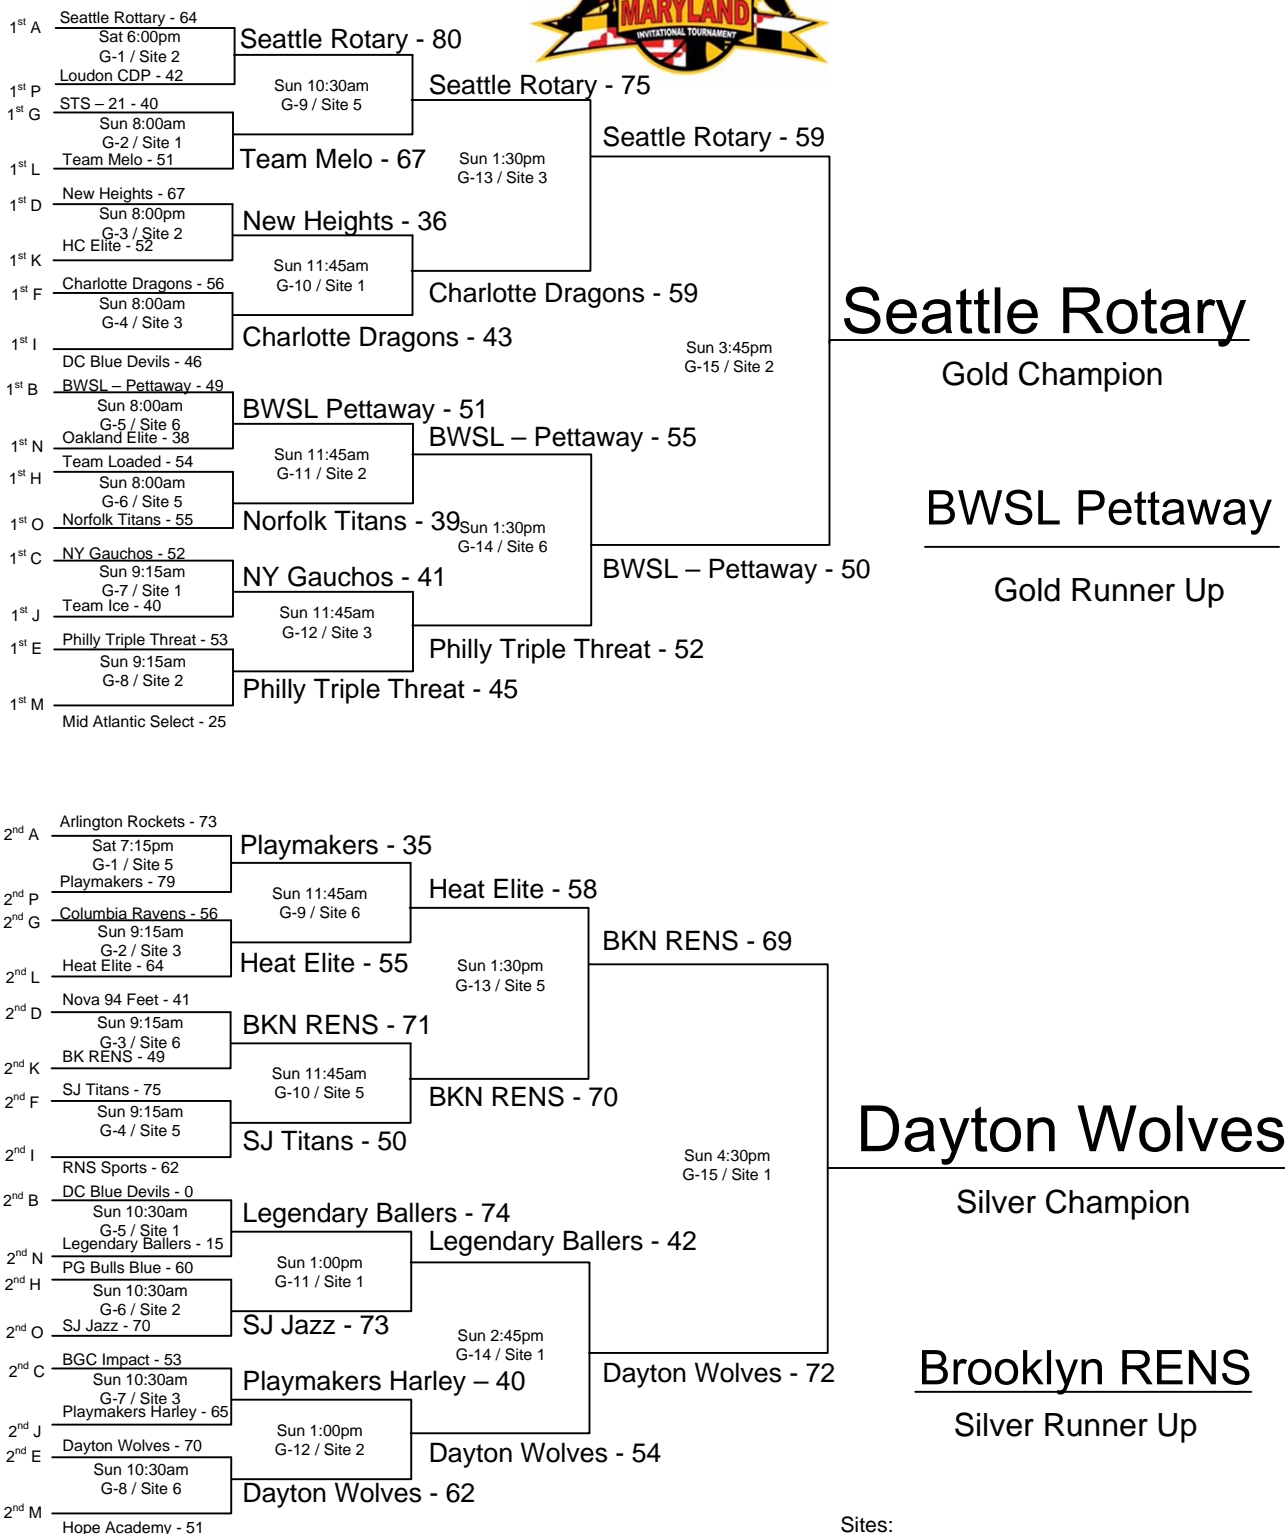

Sites:

- 1 = Maryland Jr, Sports Center Ct. 1
- 2 = Maryland Jr, Sports Center Ct. 2
- 3 = Maryland Jr, Sports Center Ct. 3
- 5 = Maryland Jr, Sports Center Ct. 5
- 6 = Maryland Jr. Sports Center Ct. 6

Note: H - V = Home - Visitor

1) The teams listed first in the "Pool Play" is considered the HOME team. The HOME teams wear WHITE.

2) The teams listed on the top of the bracket in "Bracket Play" is considered the HOME team.