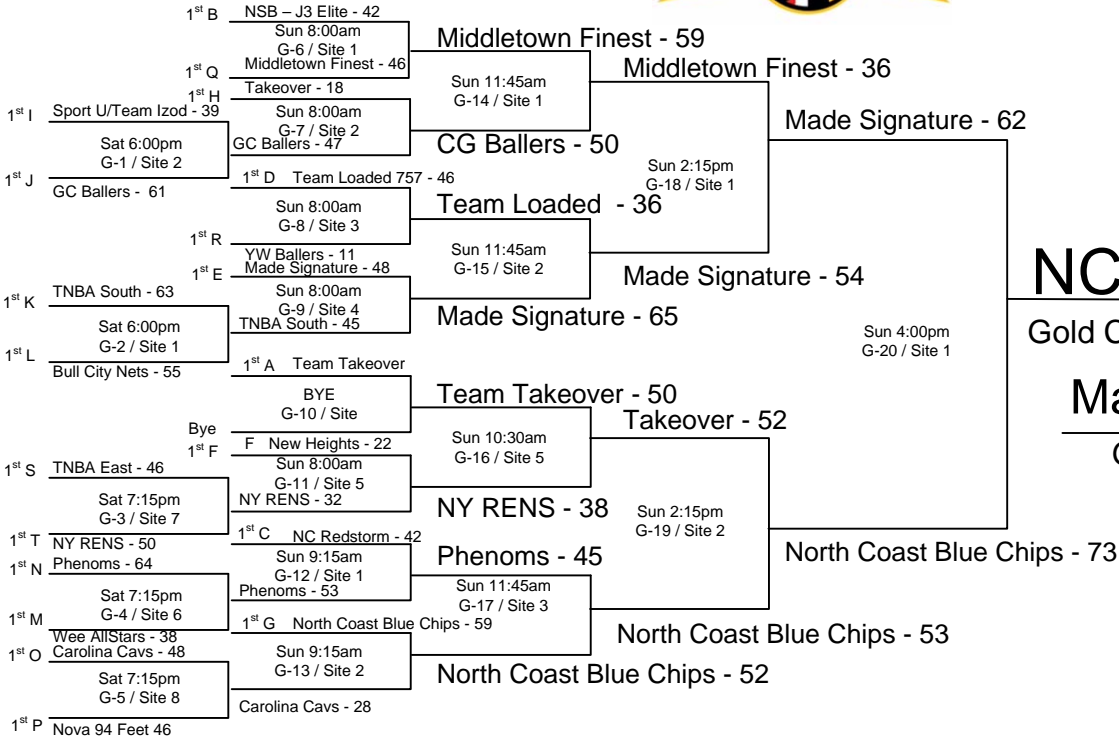

NC Blue Chips

Gold Champion

Made Signature

Gold Runner Up