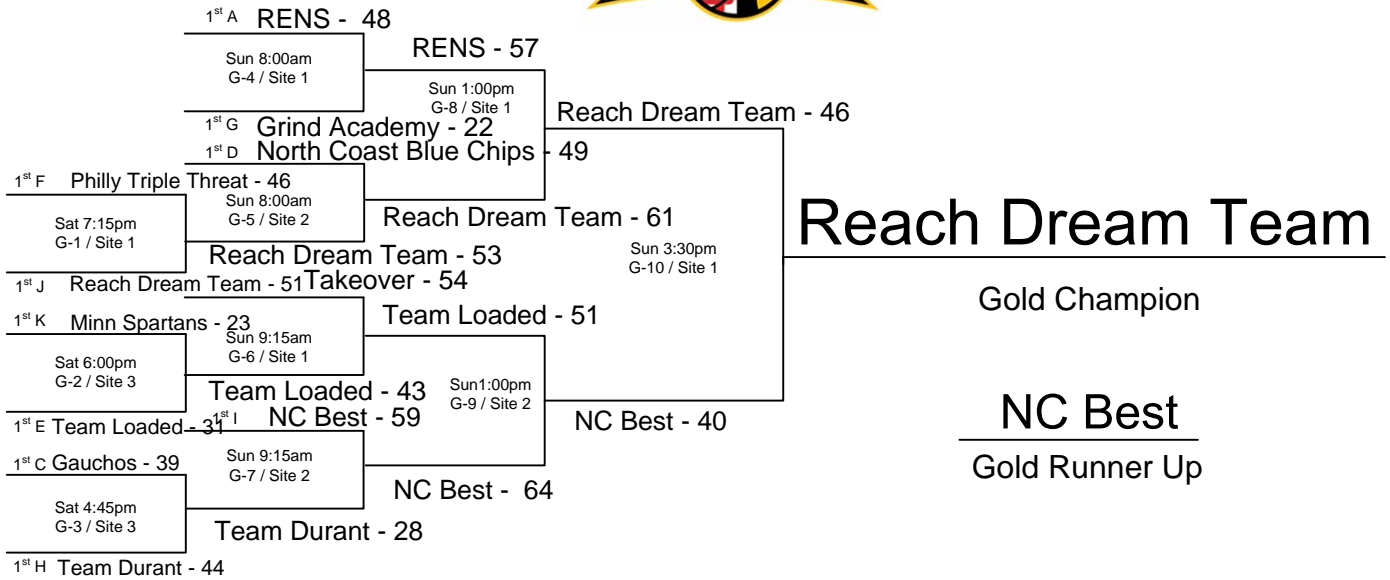

**POOL K**

W L finish

2	1
1	2
0	3
3	0

K1	FL – E1T1 Rebels
K2	WV – WV 3D Elite
K3	NJ – YW Ballers
K4	MN – Minnesota Spartans

district-team

Home	Score	Visitor	Score	Day	Time	Site
K2	42	K3	30	Sat	8:00am	3
K1	27	K4	43	Sat	8:00am	4
K1	47	K3	35	Sat	11:45am	4
K2	19	K4	43	Sat	11:45am	3
K1	35	K2	26	Sat	3:30pm	3
K3	14	K4	48	Sat	3:30pm	4