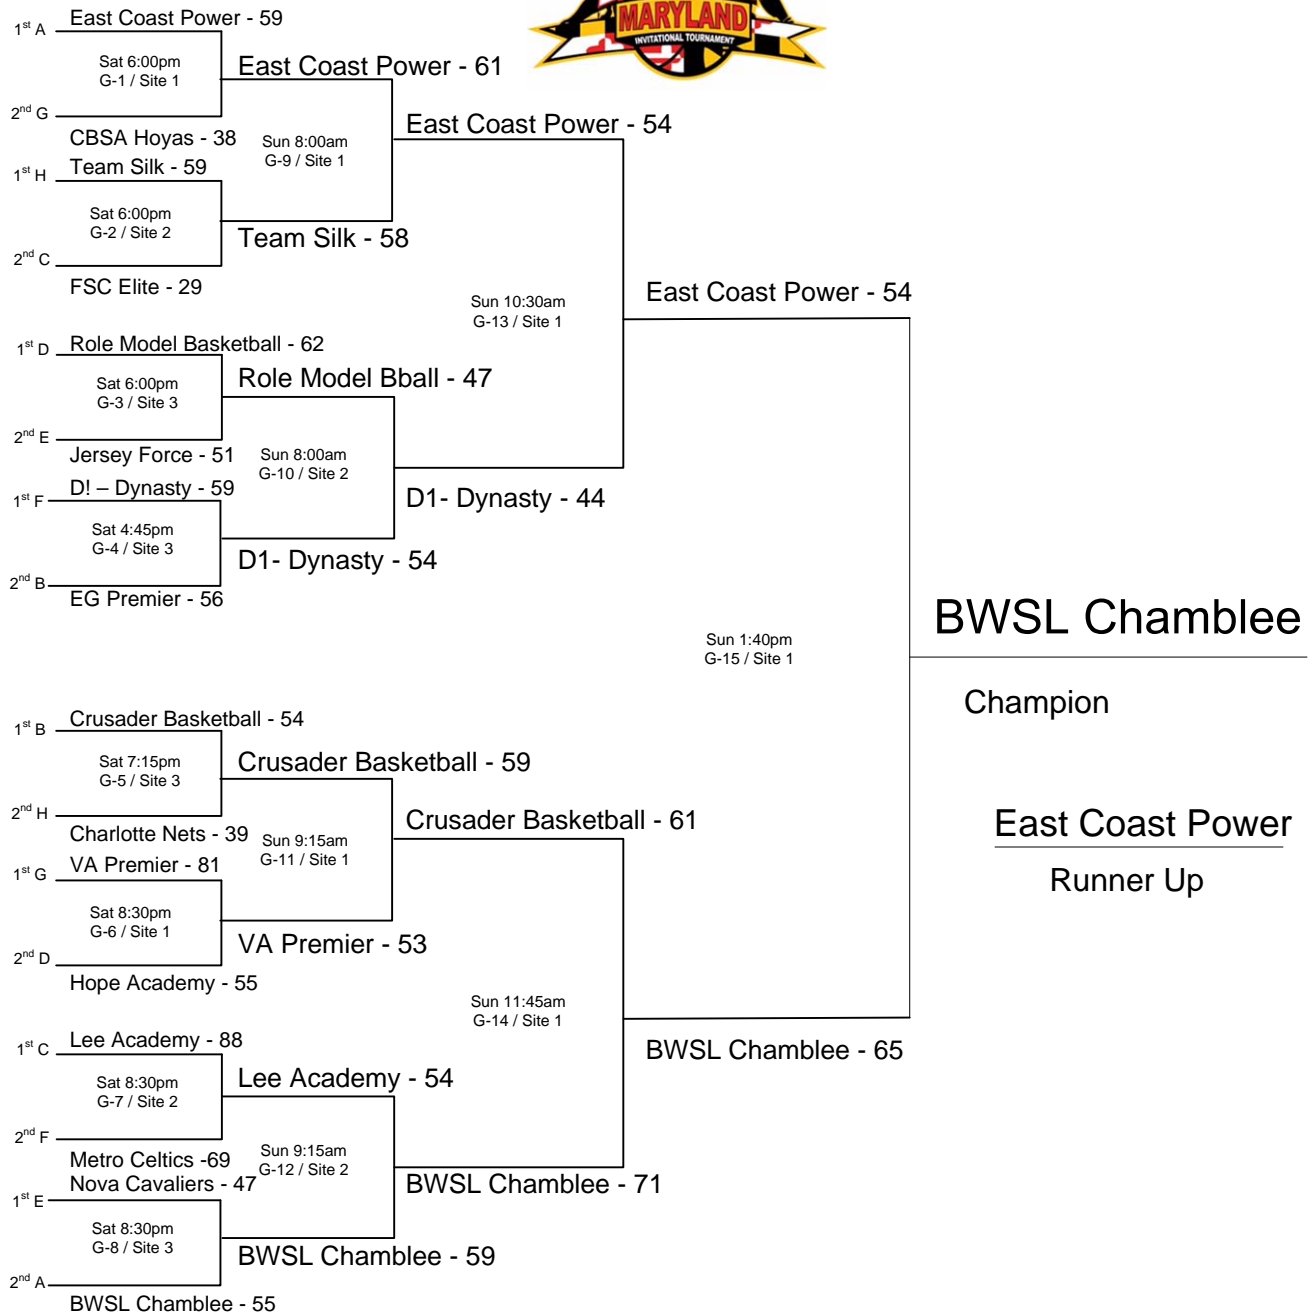

2017 Maryland Invitation 15:Under/9th Grade Division 6/9 – 6/11

Final Version
June 6, 2017

Note: H - V = Home - Visitor

Sites:

1) The teams listed first in the "Pool Play" is considered the HOME team. The HOME teams wear WHITE.

2) The teams listed on the top of the bracket in "Bracket Play" is considered the HOME team.

1 = St. Charles High School Ct. 1
2 = St. Charles High School Ct. 2
3 = St. Charles High School Ct. 3