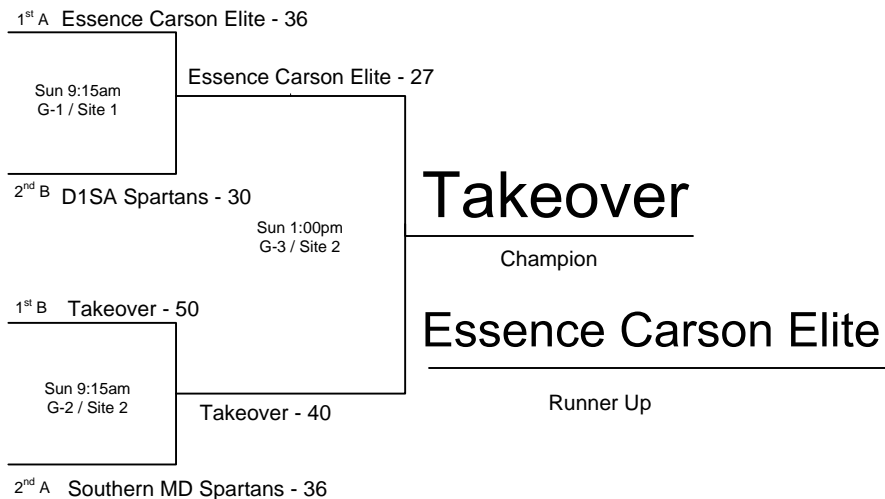

**POOL B**

W	L	finish	district-team
1	2		B1 MD – Central MD Attitude
2	1		B2 VA – D1SA Spartans
0	3		B3 PV – Team Sol
3	0		B4 PV - Takeover

Home	Score	Visitor	Score	Day	Time	Site
B3	5	B4	36	Fri	7:30pm	1
B1	22	B2	27	Sat	8:00am	2
B1	23	B3	14	Sat	10:30am	1
B2	25	B4	36	Sat	10:30am	2
B1	21	B4	41	Sat	4:45pm	2
B3	17	B2	34	Sat	4:45pm	1