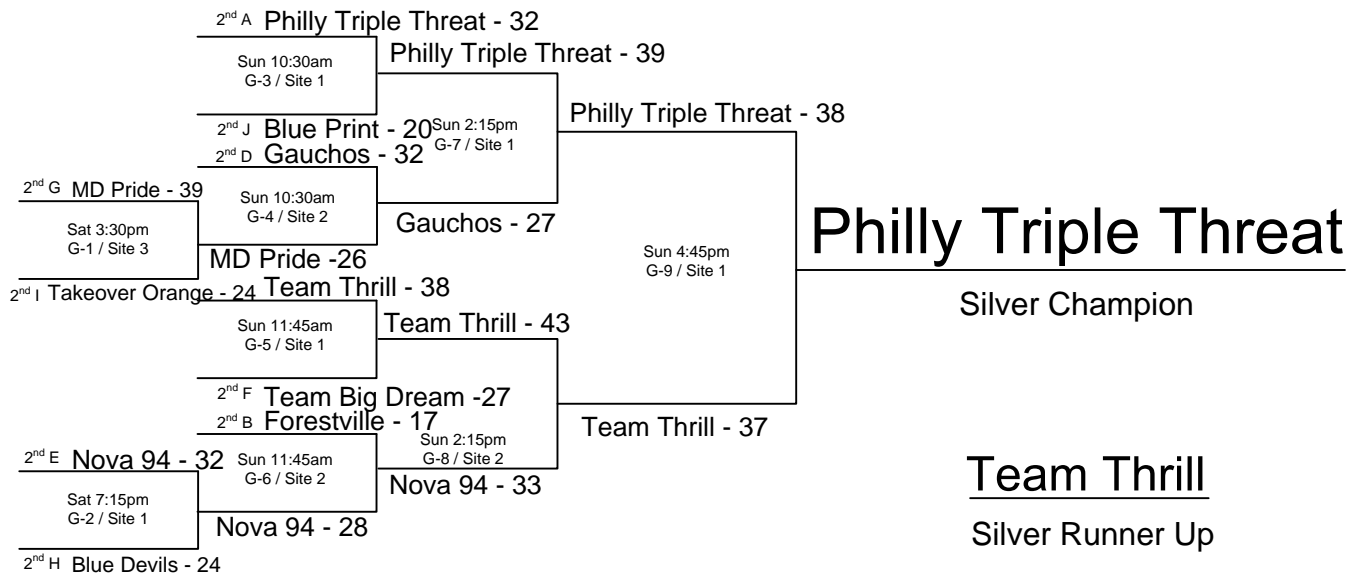

Note: H - V = Home - Visitor

1) The teams listed first in the "Pool Play" is considered the HOME team. The HOME teams wear WHITE.

2) The teams listed on the top of the bracket in "Bracket Play" is considered the HOME team.

Sites:

- 1 = Virginia Merrick – Ct 1
- 2 = Virginia Merrick – Ct. 2
- 3 = National Christian Academy
- 4 = Oxon Hill MS