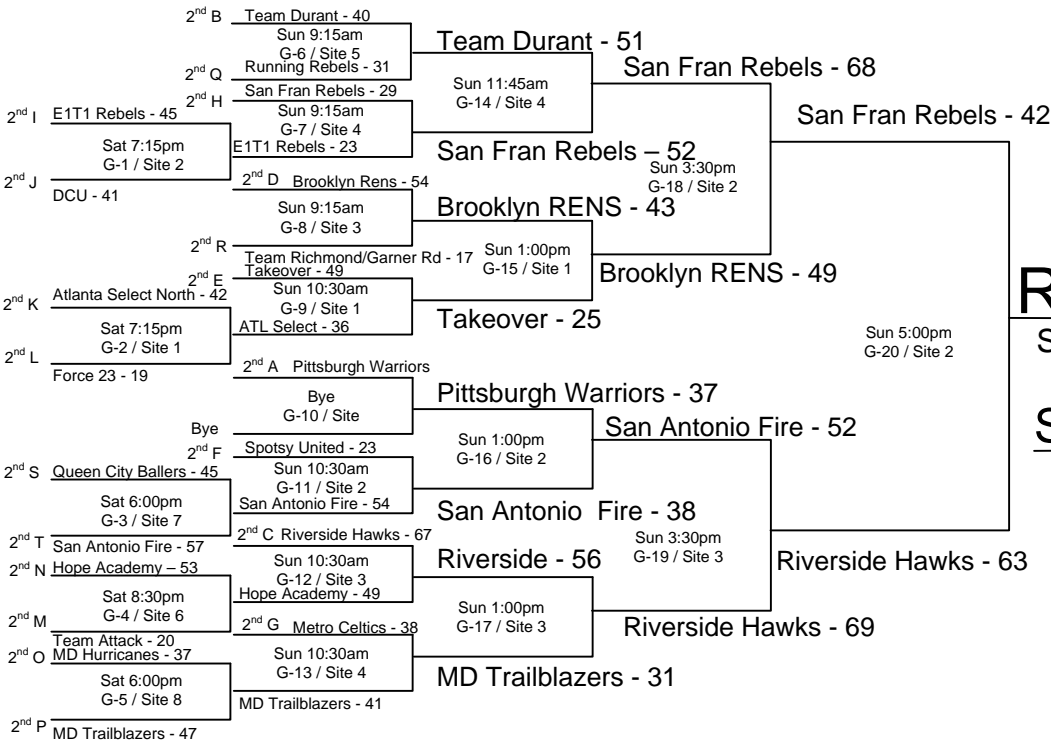

Riverside Hawks

Silver Champion

San Fran Rebels

Silver Runner Up

Sites:

1. 1 = Woodrow Wilson HS – Ct 1
2. 2 = Woodrow Wilson HS – Ct 2
3. 3 = Woodrow Wilson HS – Ct 3
4. 4 = Dunbar High School – Ct 1
5. 5 = Dunbar High School – Ct 2
6. 6 = Benjamin Foulis MS
7. 7 = Kelly Miller MS
8. 8 = James Madison MS